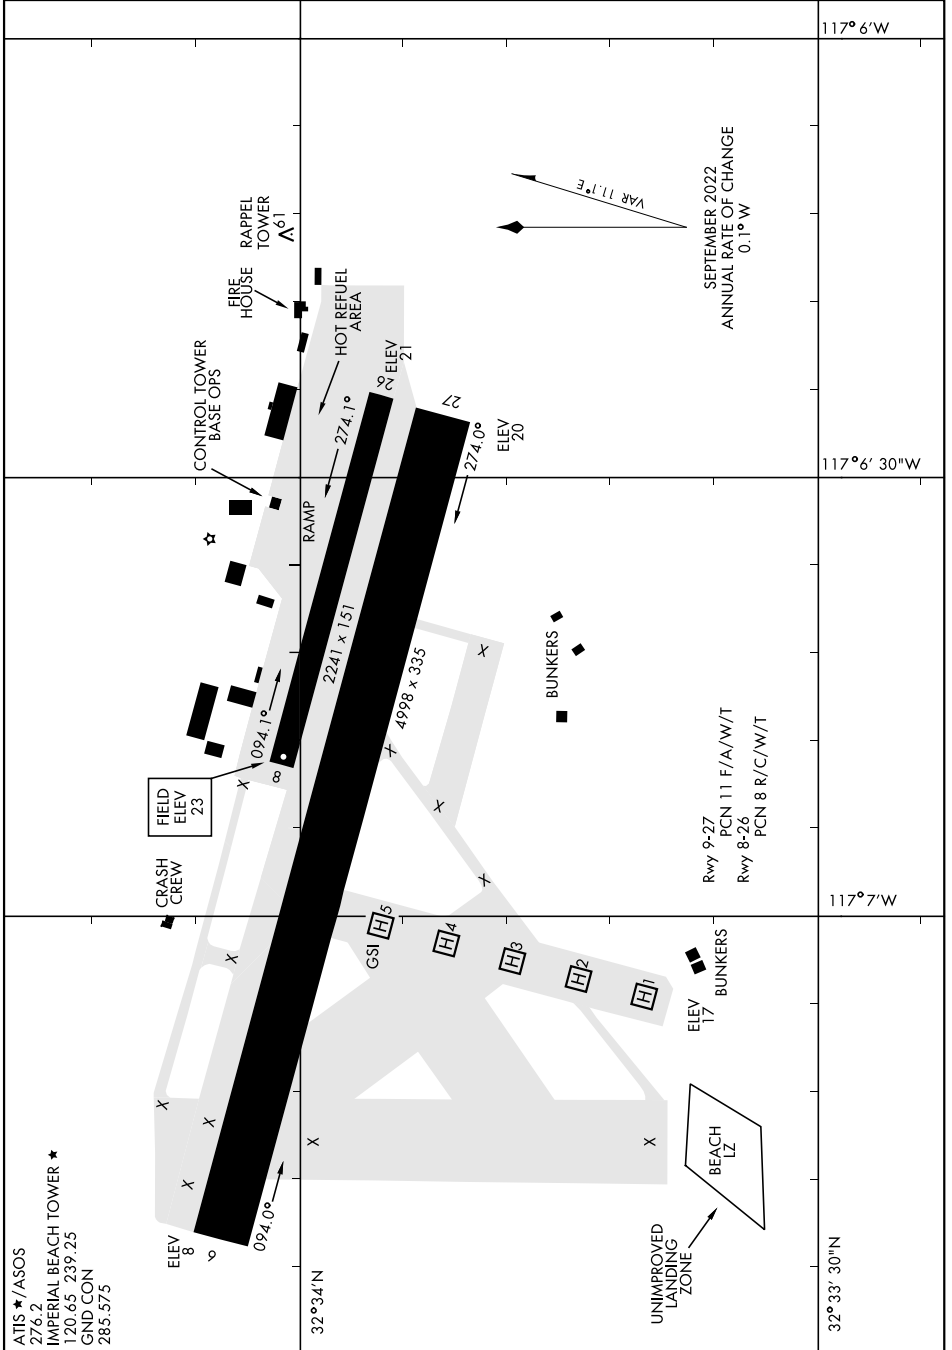

# AIRPORT DIAGRAM

[USN]

IMPERIAL BEACH NOLF (REAM FIELD) (KNRS)

IMPERIAL BEACH, CALIFORNIA

SW-3, 20 FEB 2025 to 20 MAR 2025

SW-3, 20 FEB 2025 to 20 MAR 2025

# AIRPORT DIAGRAM

IMPERIAL BEACH, CALIFORNIA  
IMPERIAL BEACH NOLF (REAM FIELD) (KNRS)