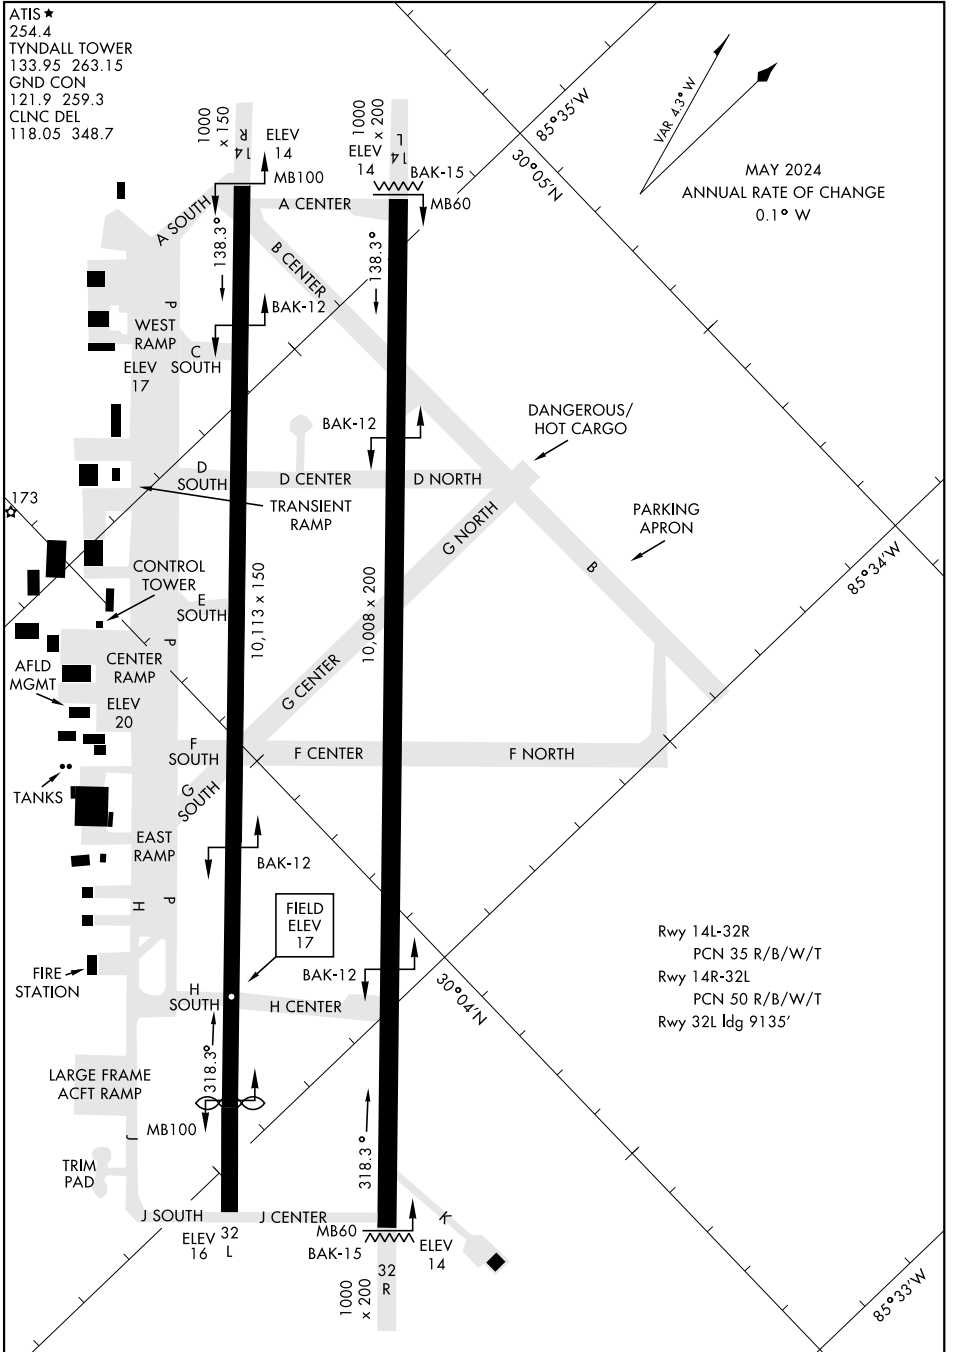

AIRPORT DIAGRAM

[USAF]

TYNDALL AFB (KPAM)

PANAMA CITY, FLORIDA

ATIS ★
 254.4
 TYNDALL TOWER
 133.95 263.15
 GND CON
 121.9 259.3
 CLNC DEL
 118.05 348.7

MAY 2024
 ANNUAL RATE OF CHANGE
 0.1° W

SE-3, 20 FEB 2025 to 20 MAR 2025

SE-3, 20 FEB 2025 to 20 MAR 2025

AIRPORT DIAGRAM

PANAMA CITY, FLORIDA

TYNDALL AFB (KPAM)