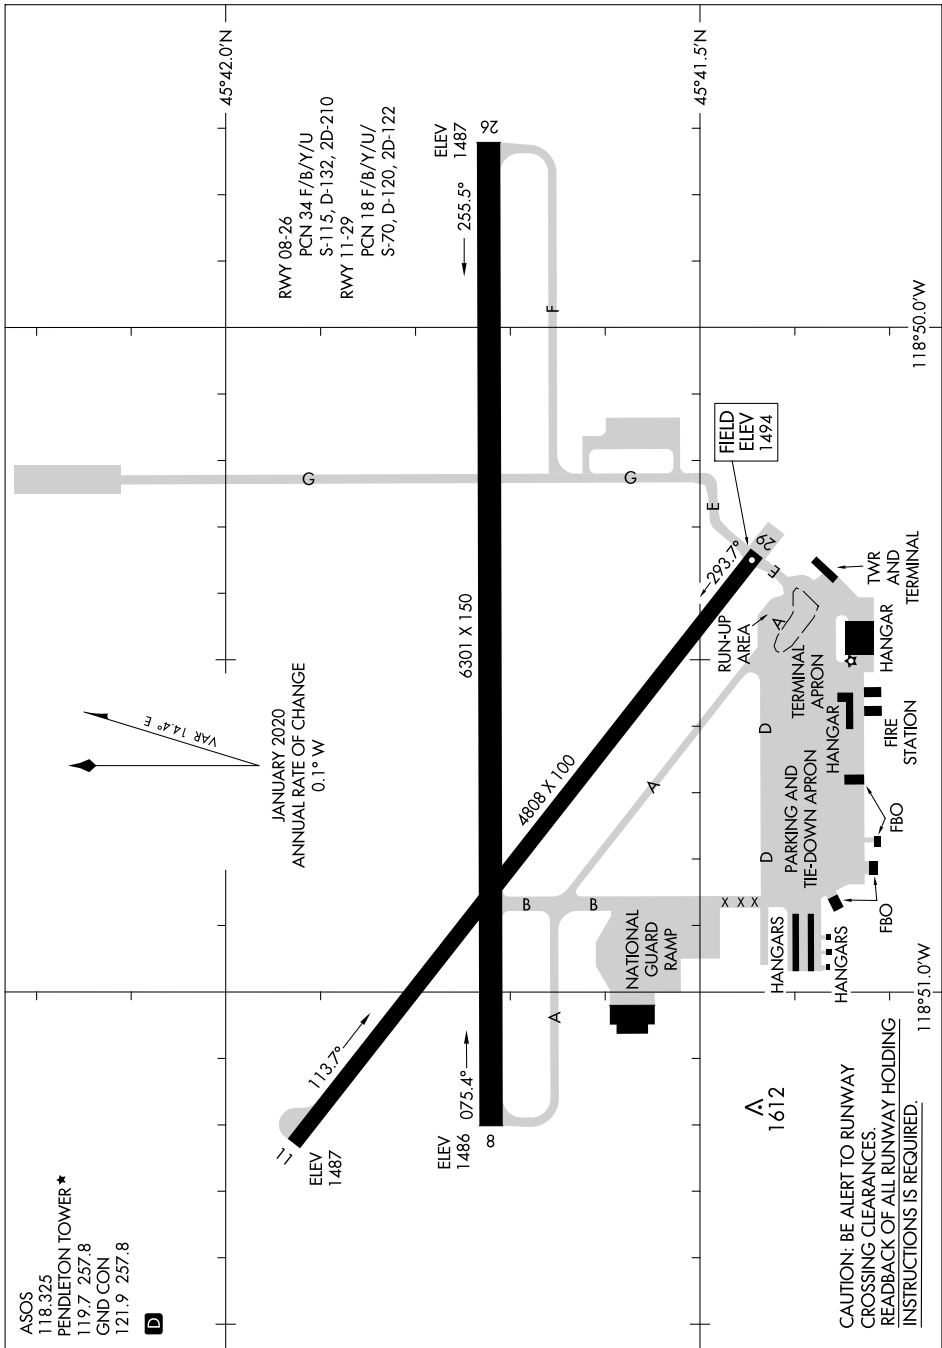

AIRPORT DIAGRAM

EASTERN OREGON RGNL AT PENDLETON (PDT)
AL-316 (FAA)

PENDLETON, OREGON

NW-1, 20 FEB 2025 to 20 MAR 2025

NW-1, 20 FEB 2025 to 20 MAR 2025

AIRPORT DIAGRAM

PENDLETON, OREGON
EASTERN OREGON RGNL AT PENDLETON (PDT)