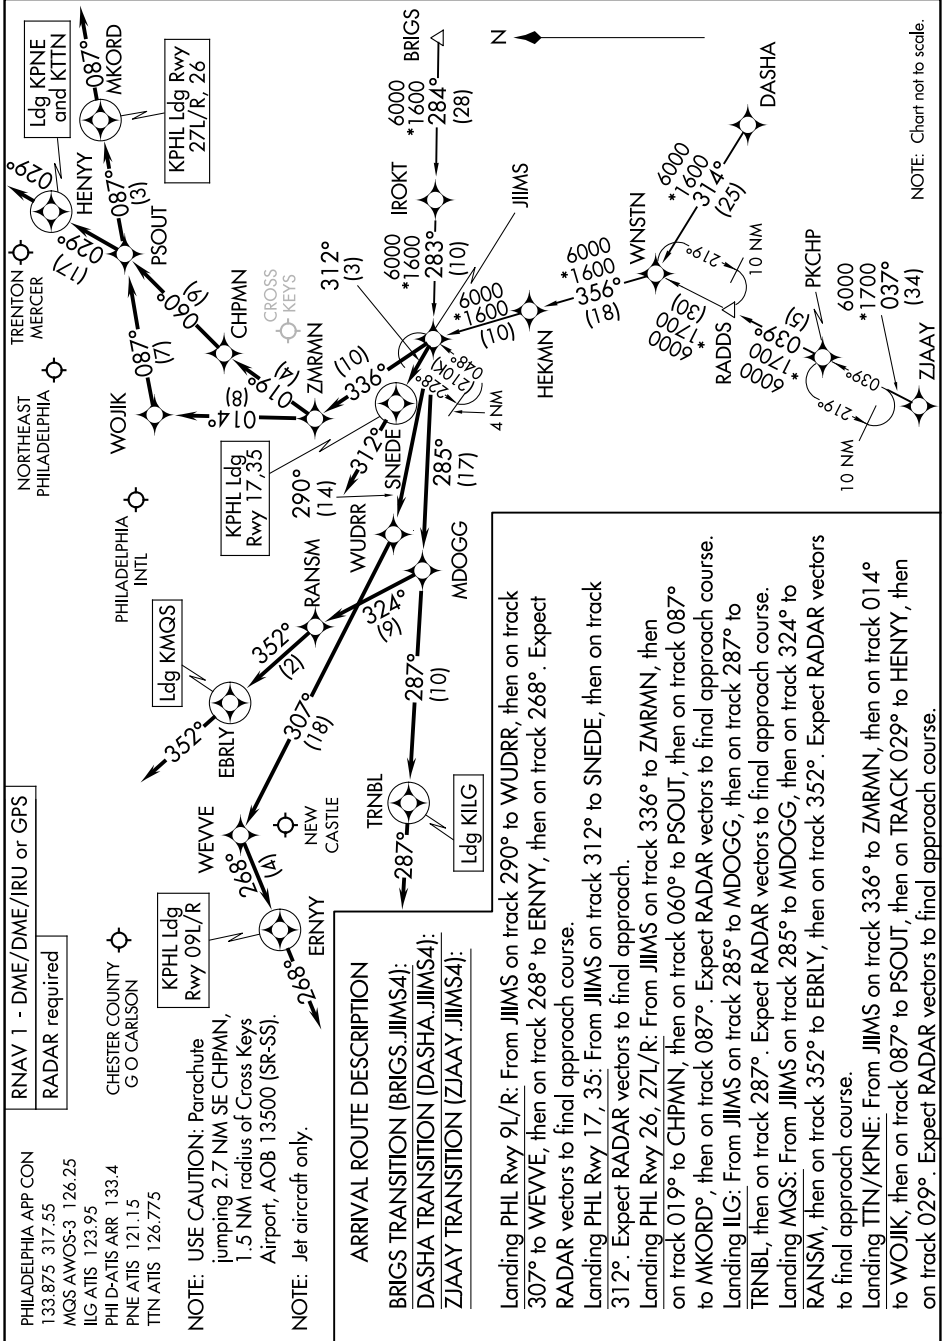

JIIMS FOUR ARRIVAL (RNAV)

PHILADELPHIA, PENNSYLVANIA

NE-4, 20 FEB 2025 to 20 MAR 2025

JIIMS FOUR ARRIVAL (RNAV)

PHILADELPHIA, PENNSYLVANIA

NE-4, 20 FEB 2025 to 20 MAR 2025