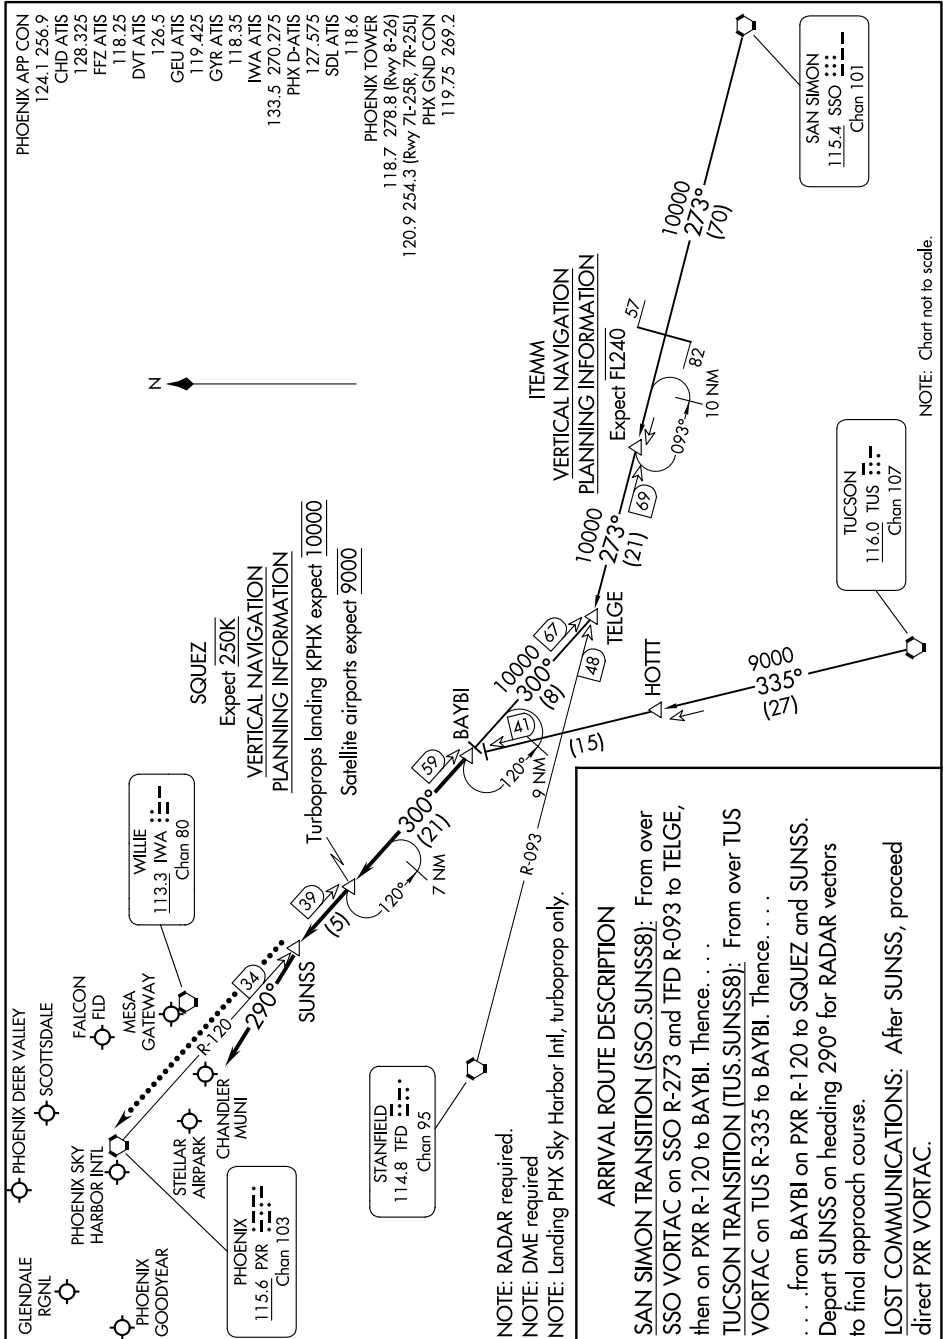

SUNSS EIGHT ARRIVAL

AL-322 (FAA)

PHOENIX, ARIZONA

SW-4, 20 FEB 2025 to 20 MAR 2025

NOTE: Chart not to scale.

SUNSS EIGHT ARRIVAL

PHOENIX, ARIZONA

SW-4, 20 FEB 2025 to 20 MAR 2025