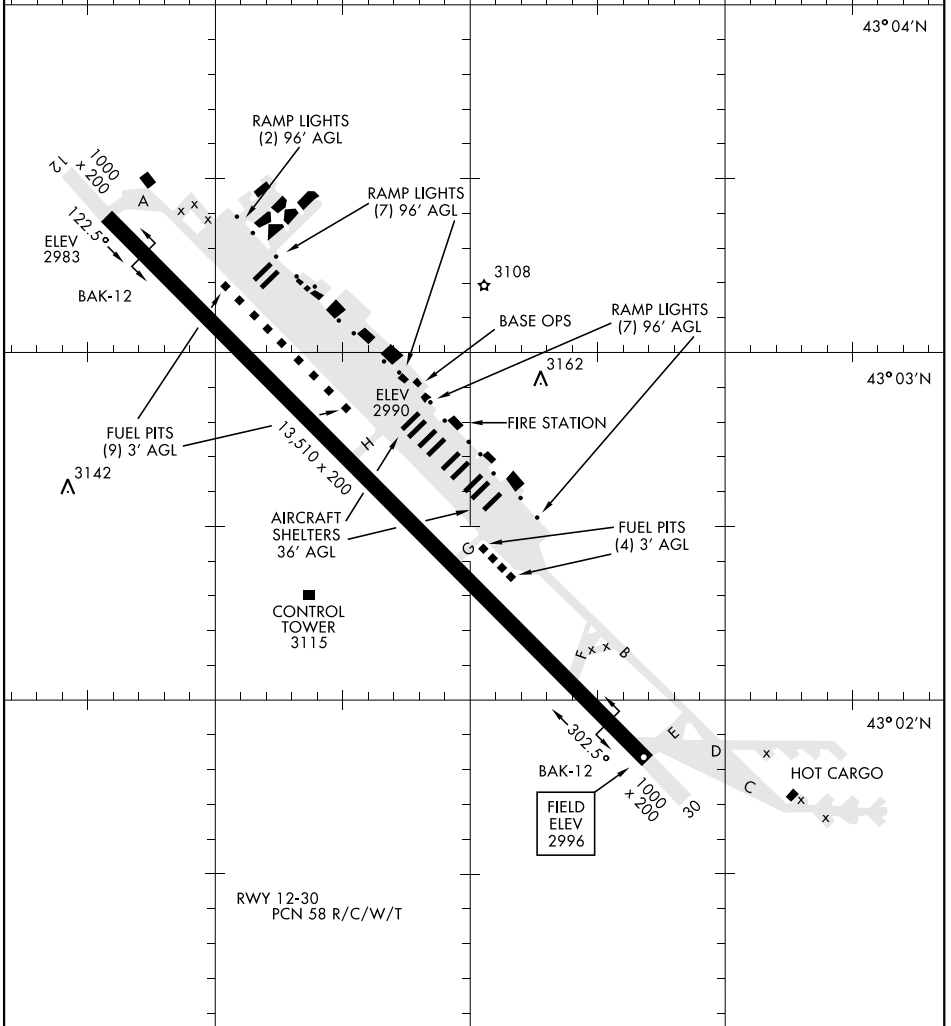

# AIRPORT DIAGRAM

[USAF]

MOUNTAIN HOME AFB (KMUO)

MOUNTAIN HOME, IDAHO

ATIS 273.5  
 CLNC DEL 127.1 290.425  
 GND CON 120.5 275.8  
 MOUNTAIN HOME TOWER 133.85 253.5

W 115°53'W

W 115°52'W

W 115°51'W

MAY 2024  
 ANNUAL RATE OF CHANGE  
 0.1° W

43°04'N

43°03'N

43°02'N

NW-1, 20 FEB 2025 to 20 MAR 2025

NW-1, 20 FEB 2025 to 20 MAR 2025

# AIRPORT DIAGRAM

MOUNTAIN HOME, IDAHO  
MOUNTAIN HOME AFB (KMUO)