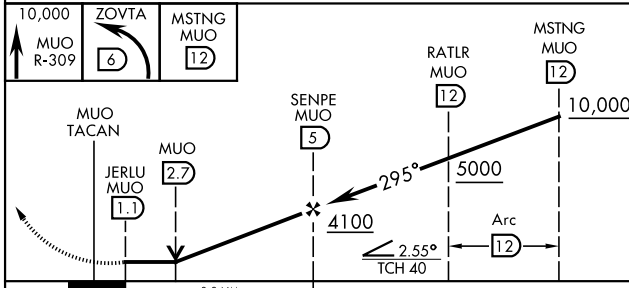

TACAN Z RWY 30

MOUNTAIN HOME AFB (KMUO)

TACAN MUO Chan 87	APCH CRS 295°	Rwy Idg 13,510 TDZE 2996 Arprt Elev 2996
-------------------	---------------	--

[USAF]

▼ * When ALS inop, increase CAT AB RVR to 55 and vis to 1 mile, CAT CDE vis to 1½ miles.
 ** Circling NA NE of Rwy 12-30.

MISSED APPROACH: Climb to 10,000 via MUO R-309 to ZOVRTA/6 DME, turn left and intercept MUO R-229 to MSTNG/12 DME and hold. Continue climb in hold to 10,000.

ATIS 273.5	MOUNTAIN HOME APP CON 124.8 259.1	MOUNTAIN HOME TOWER 133.85 253.5	GND CON 120.5 275.8	CLNC DEL 127.1 290.425
------------	-----------------------------------	----------------------------------	---------------------	------------------------

NW-1, 20 FEB 2025 to 20 MAR 2025

NW-1, 20 FEB 2025 to 20 MAR 2025

EMERG SAFE ALT 100 NM 14,200

ELEV 2996	TDZE 2996
-----------	-----------

CATEGORY	A	B	C	D	E
S-30 *	3480/24 484 (500-½)		3480/50 484 (500-1)		
CIRCLING **	3520-1 524 (600-1)	3560-1 564 (600-1)	3560-1½ 564 (600-1½)	3560-2 564 (600-2)	3700-2½ 704 (800-2½)