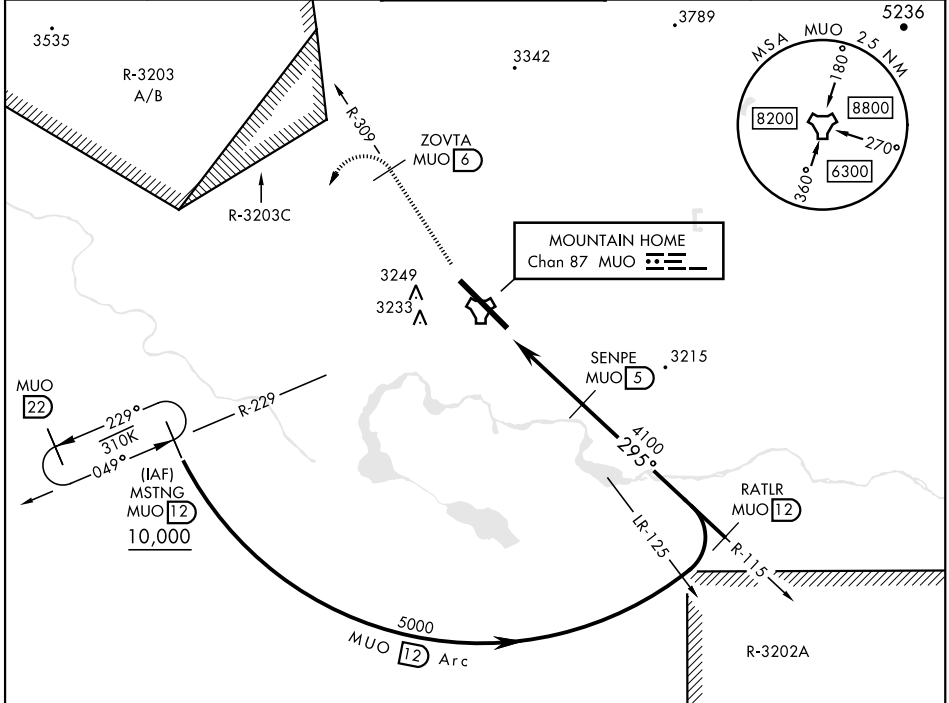

TACAN Z RWY 30

MOUNTAIN HOME AFB (KMUO)

TACAN MUO Chan 87	APCH CRS 295°	Rwy Idg 13,510 TDZE 2996 Arprt Elev 2996
-------------------	---------------	--

[USAF]

▼ * When ALS inop, increase CAT AB RVR to 55 and vis to 1 mile, CAT CDE vis to 1½ miles.
 ** Circling NA NE of Rwy 12-30.

MISSED APPROACH: Climb to 10,000 via MUO R-309 to ZOVRTA/6 DME, turn left and intercept MUO R-229 to MSTNG/12 DME and hold. Continue climb in hold to 10,000.

ATIS 273.5	MOUNTAIN HOME APP CON 124.8 259.1	MOUNTAIN HOME TOWER 133.85 253.5	GND CON 120.5 275.8	CLNC DEL 127.1 290.425
------------	-----------------------------------	----------------------------------	---------------------	------------------------

NW-1, 20 FEB 2025 to 20 MAR 2025

NW-1, 20 FEB 2025 to 20 MAR 2025

EMERG SAFE ALT 100 NM 14,200

ELEV 2996	TDZE 2996
-----------	-----------

CATEGORY	A	B	C	D	E
S-30 *	3480/24 484 (500-½)		3480/50 484 (500-1)		
CIRCLING **	3520-1 524 (600-1)	3560-1 564 (600-1)	3560-1½ 564 (600-1½)	3560-2 564 (600-2)	3700-2½ 704 (800-2½)

HIRL Rwy 12-30

TACAN Z RWY 30