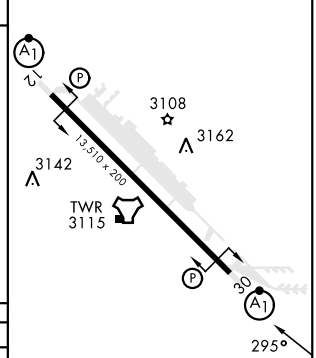

TACAN Z RWY 30

MOUNTAIN HOME AFB (KMUO)

TACAN MUO Chan 87	APCH CRS 295°	Rwy Idg 13,510 TDZE 2996 Arprt Elev 2996
-------------------	---------------	--

[USAF]

▼ * When ALS inop, increase CAT AB RVR to 55 and vis to 1 mile, CAT CDE vis to 1½ miles.
 ** Circling NA NE of Rwy 12-30.

MISSED APPROACH: Climb to 10,000 via MUO R-309 to ZOVRTA/6 DME, turn left and intercept MUO R-229 to MSTNG/12 DME and hold. Continue climb in hold to 10,000.

ATIS 273.5	MOUNTAIN HOME APP CON 124.8 259.1	MOUNTAIN HOME TOWER 133.85 253.5	GND CON 120.5 275.8	CLNC DEL 127.1 290.425
------------	-----------------------------------	----------------------------------	---------------------	------------------------

NW-1, 20 FEB 2025 to 20 MAR 2025

NW-1, 20 FEB 2025 to 20 MAR 2025

EMERG SAFE ALT 100 NM 14,200

ELEV 2996	TDZE 2996
-----------	-----------

CATEGORY	A	B	C	D	E
S-30 *	3480/24 484 (500-½)		3480/50 484 (500-1)		
CIRCLING **	3520-1 524 (600-1)	3560-1 564 (600-1)	3560-1½ 564 (600-1½)	3560-2 564 (600-2)	3700-2½ 704 (800-2½)

HIRL Rwy 12-30

TACAN Z RWY 30