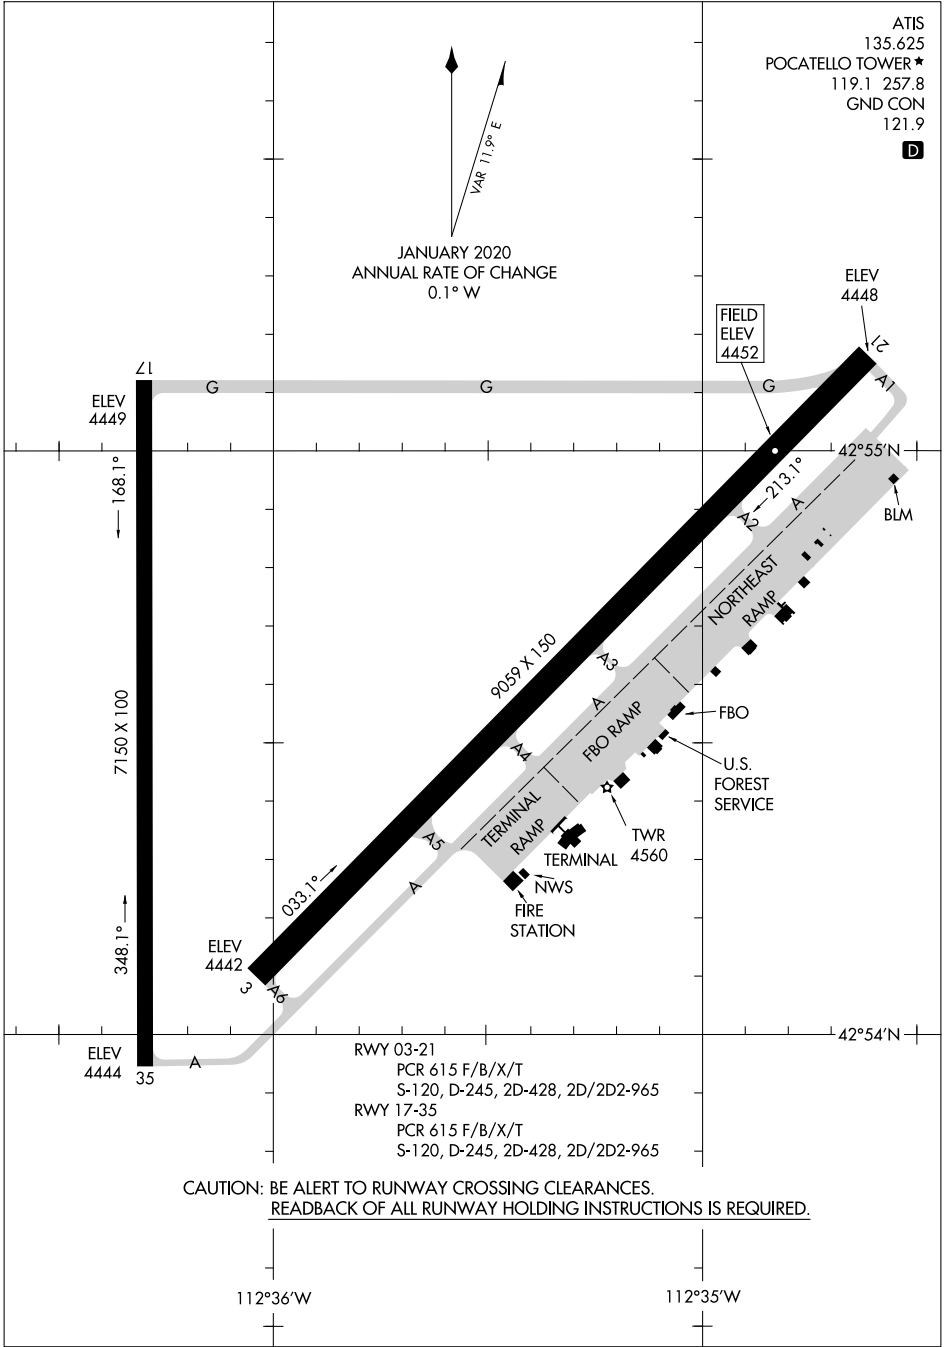

# AIRPORT DIAGRAM

POCATELLO RGNL (PIH)  
POCATELLO, IDAHO

AL-327 (FAA)

ATIS 135.625  
POCATELLO TOWER ★ 119.1 257.8  
GND CON 121.9  
**D**

JANUARY 2020  
ANNUAL RATE OF CHANGE  
0.1° W

NW-1, 20 FEB 2025 to 20 MAR 2025

NW-1, 20 FEB 2025 to 20 MAR 2025

CAUTION: BE ALERT TO RUNWAY CROSSING CLEARANCES.  
READEBACK OF ALL RUNWAY HOLDING INSTRUCTIONS IS REQUIRED.