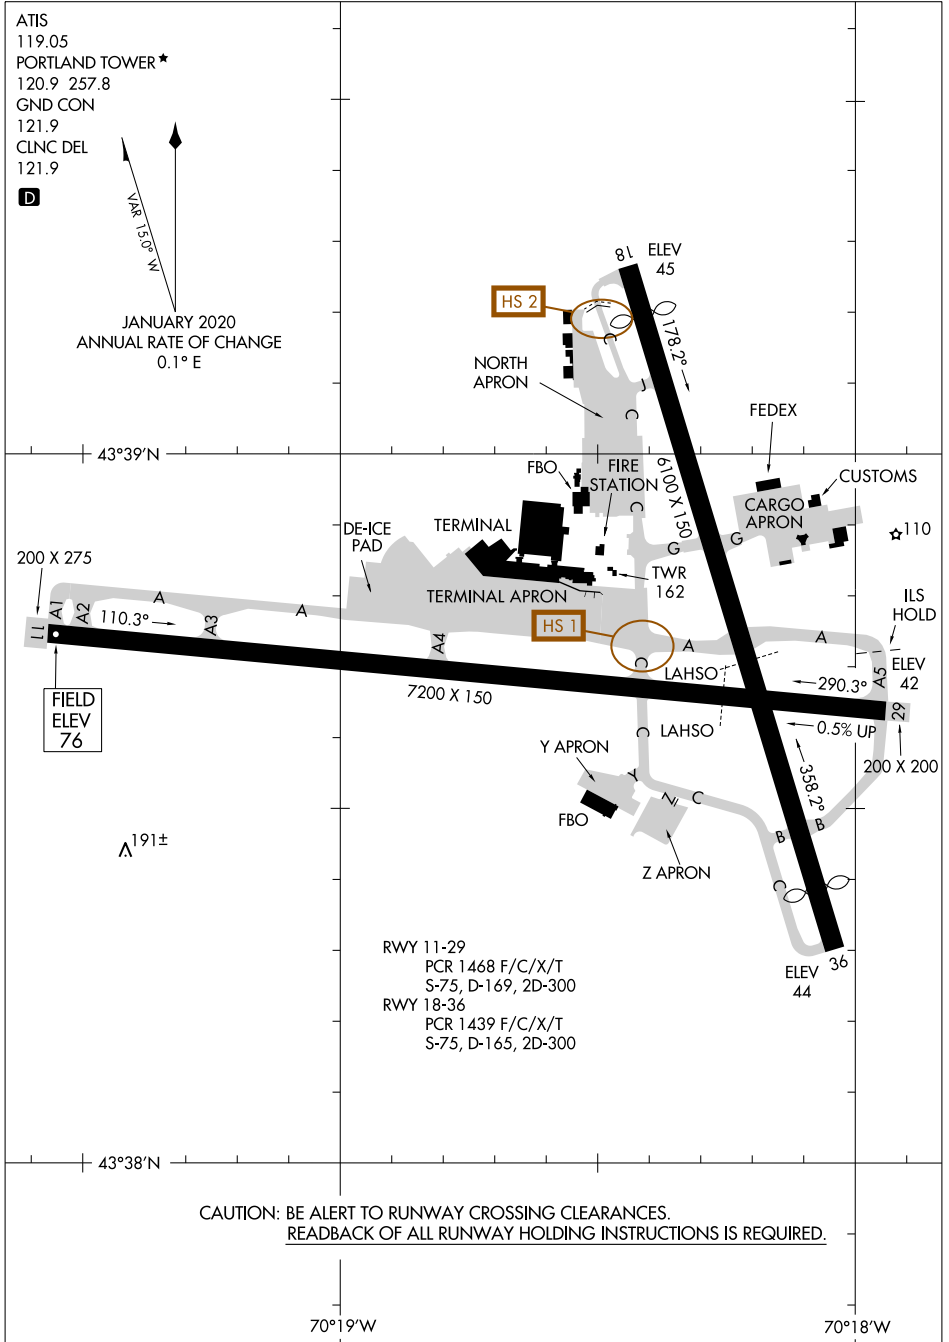

# AIRPORT DIAGRAM

AL-329 (FAA)

PORTLAND INTL JETPORT (PWM)  
PORTLAND, MAINE

ATIS  
119.05  
PORTLAND TOWER \*  
120.9 257.8  
GND CON  
121.9  
CLNC DEL  
121.9

**D**

JANUARY 2020  
ANNUAL RATE OF CHANGE  
0.1° E

NE-1, 20 FEB 2025 to 20 MAR 2025

NE-1, 20 FEB 2025 to 20 MAR 2025

CAUTION: BE ALERT TO RUNWAY CROSSING CLEARANCES.  
READBACK OF ALL RUNWAY HOLDING INSTRUCTIONS IS REQUIRED.