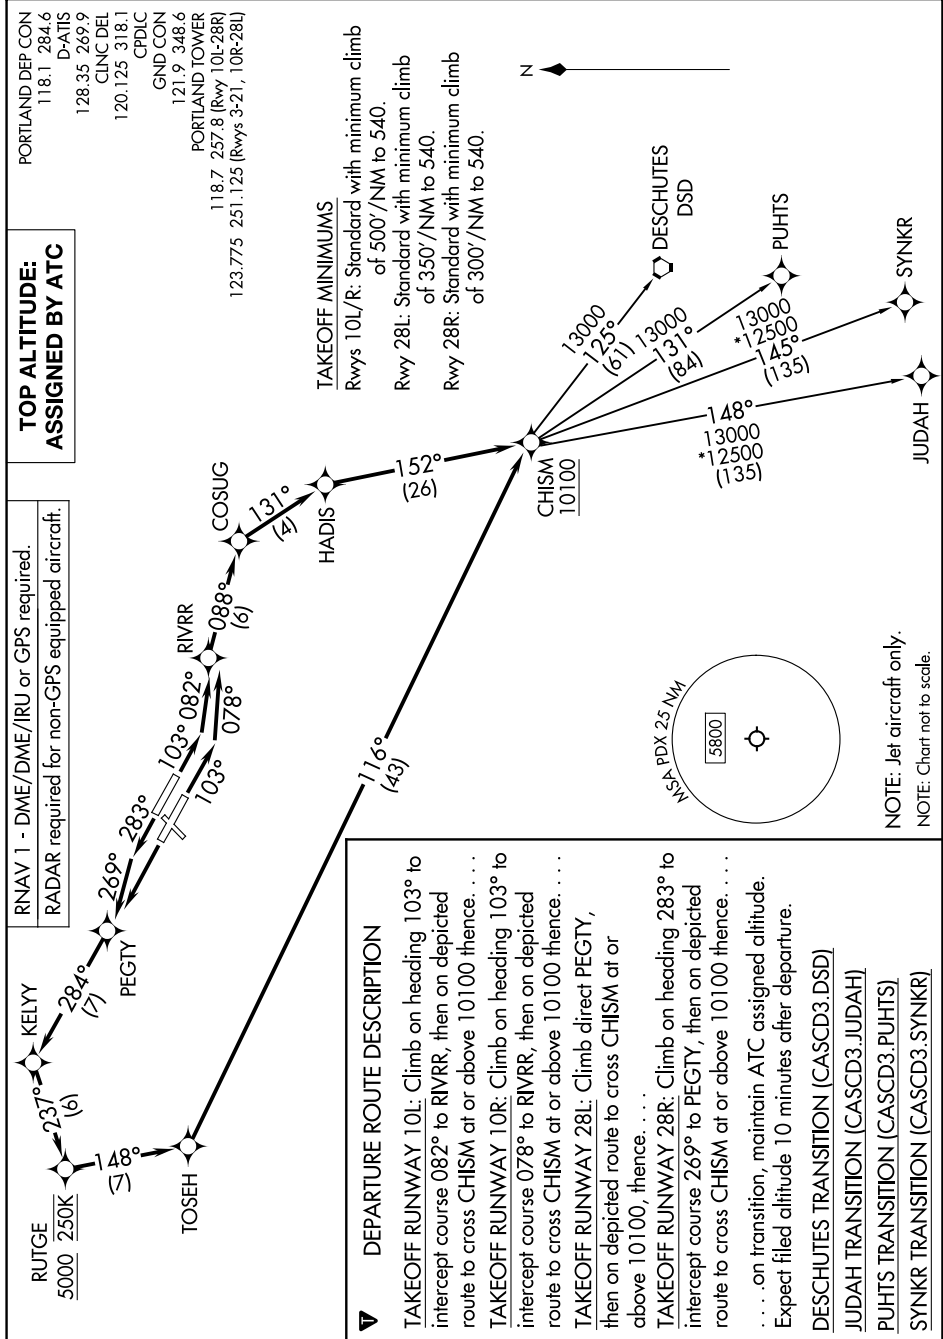

CASCADE THREE DEPARTURE (RNAV)

AL-330 (FAA)

PORTLAND INTL (PDX)
PORTLAND, OREGON

NW-1, 20 FEB 2025 to 20 MAR 2025

NW-1, 20 FEB 2025 to 20 MAR 2025