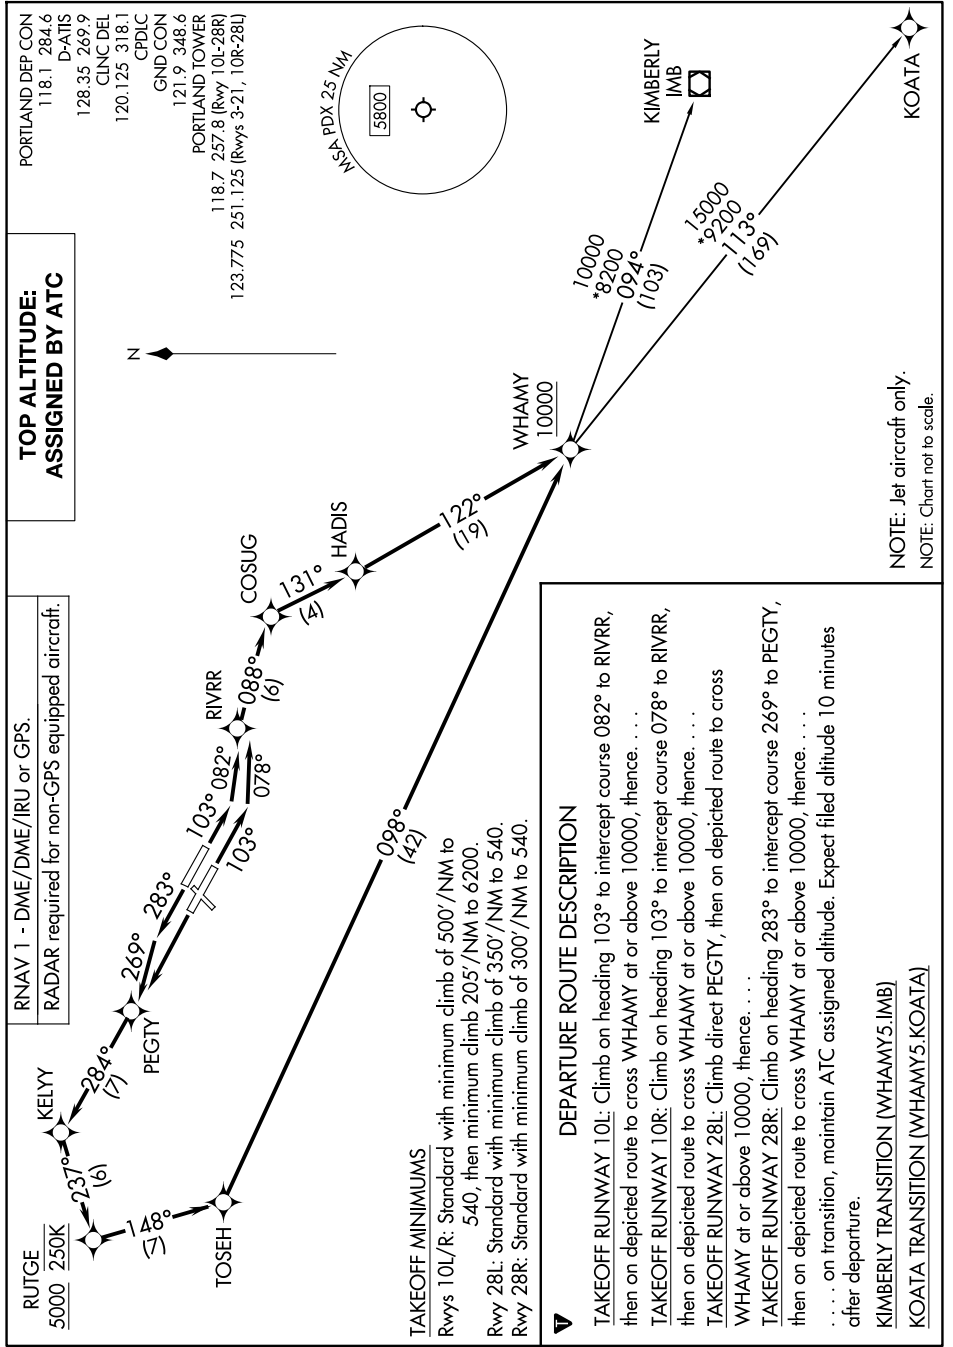

WHAMY FIVE DEPARTURE (RNAV)

AL-330 (FAA)

PORTLAND INTL (PDX)
PORTLAND, OREGON

NW-1, 20 FEB 2025 to 20 MAR 2025

NW-1, 20 FEB 2025 to 20 MAR 2025