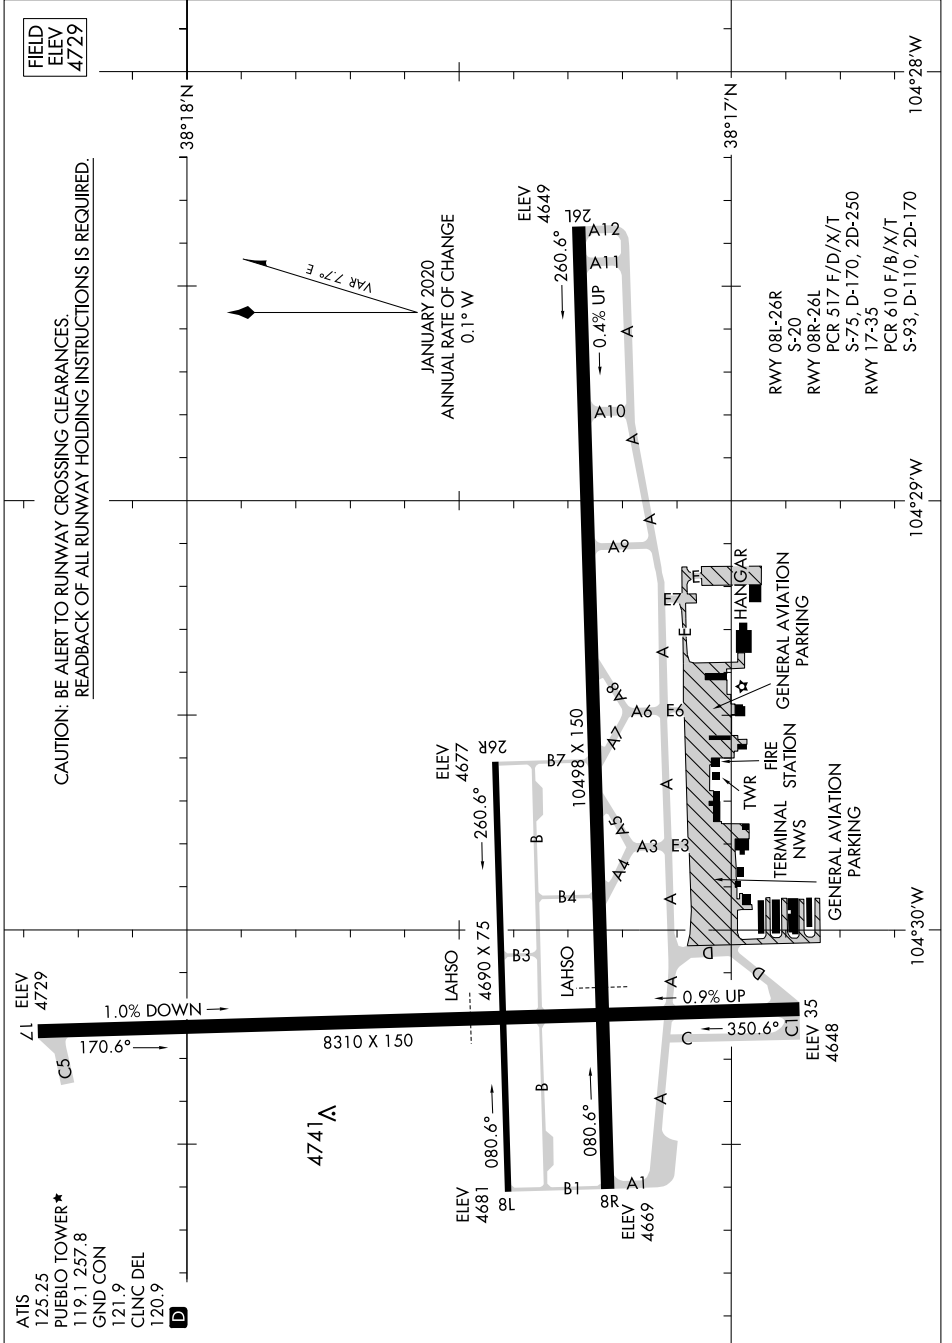

AIRPORT DIAGRAM

AL-334 (FAA)

PUEBLO MEML (PTJB)
PUEBLO, COLORADO

SW-1, 20 FEB 2025 to 20 MAR 2025

SW-1, 20 FEB 2025 to 20 MAR 2025

AIRPORT DIAGRAM

PUEBLO, COLORADO
PUEBLO MEML (PTJB)