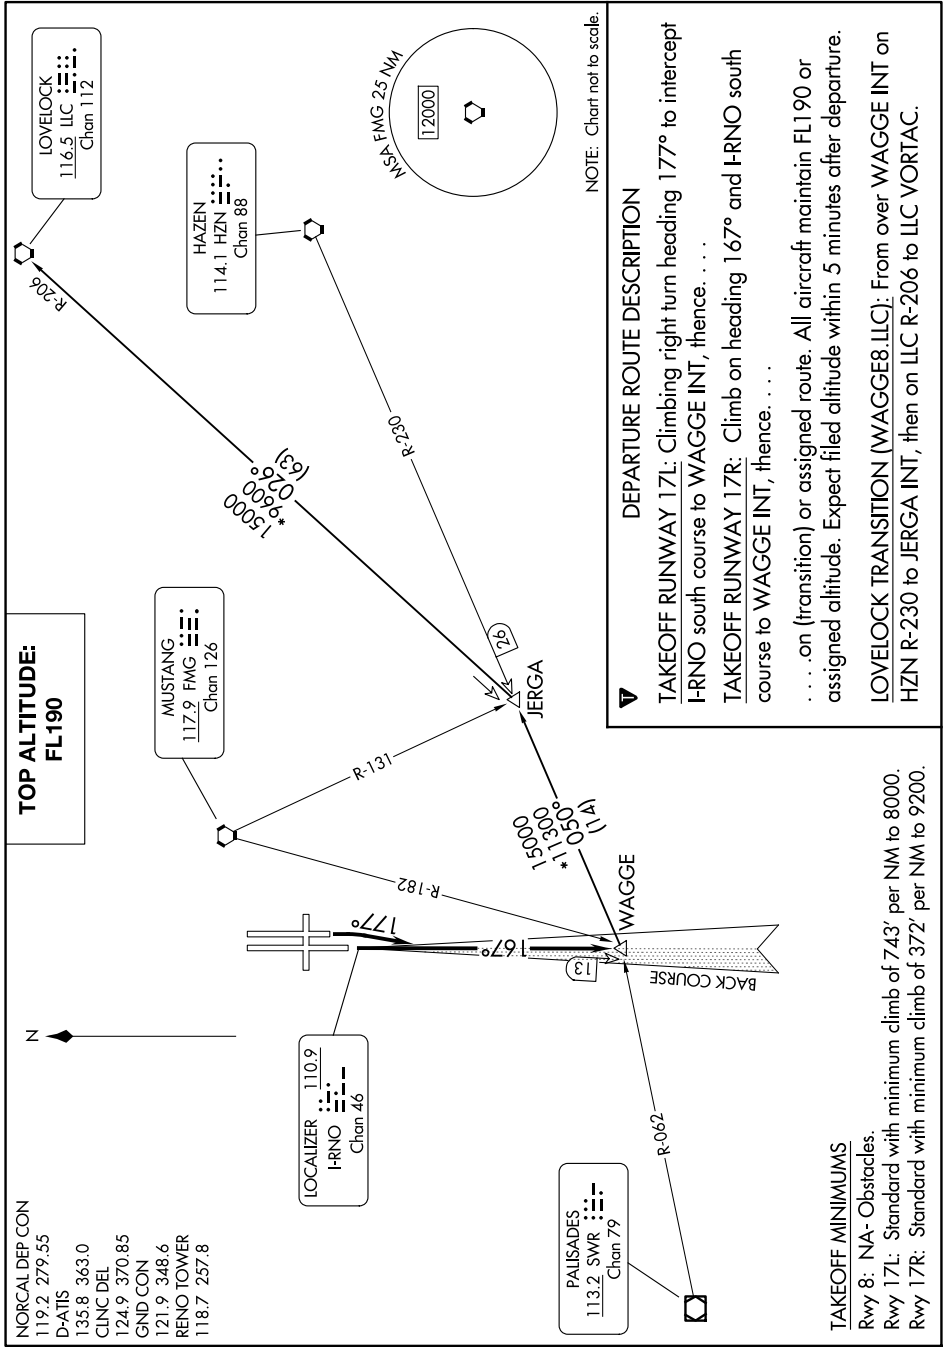

WAGGE EIGHT DEPARTURE

AL-346 (FAA)

RENO/TAHOE INTL (RNO)
RENO, NEVADA

SW-4, 20 FEB 2025 to 20 MAR 2025

SW-4, 20 FEB 2025 to 20 MAR 2025