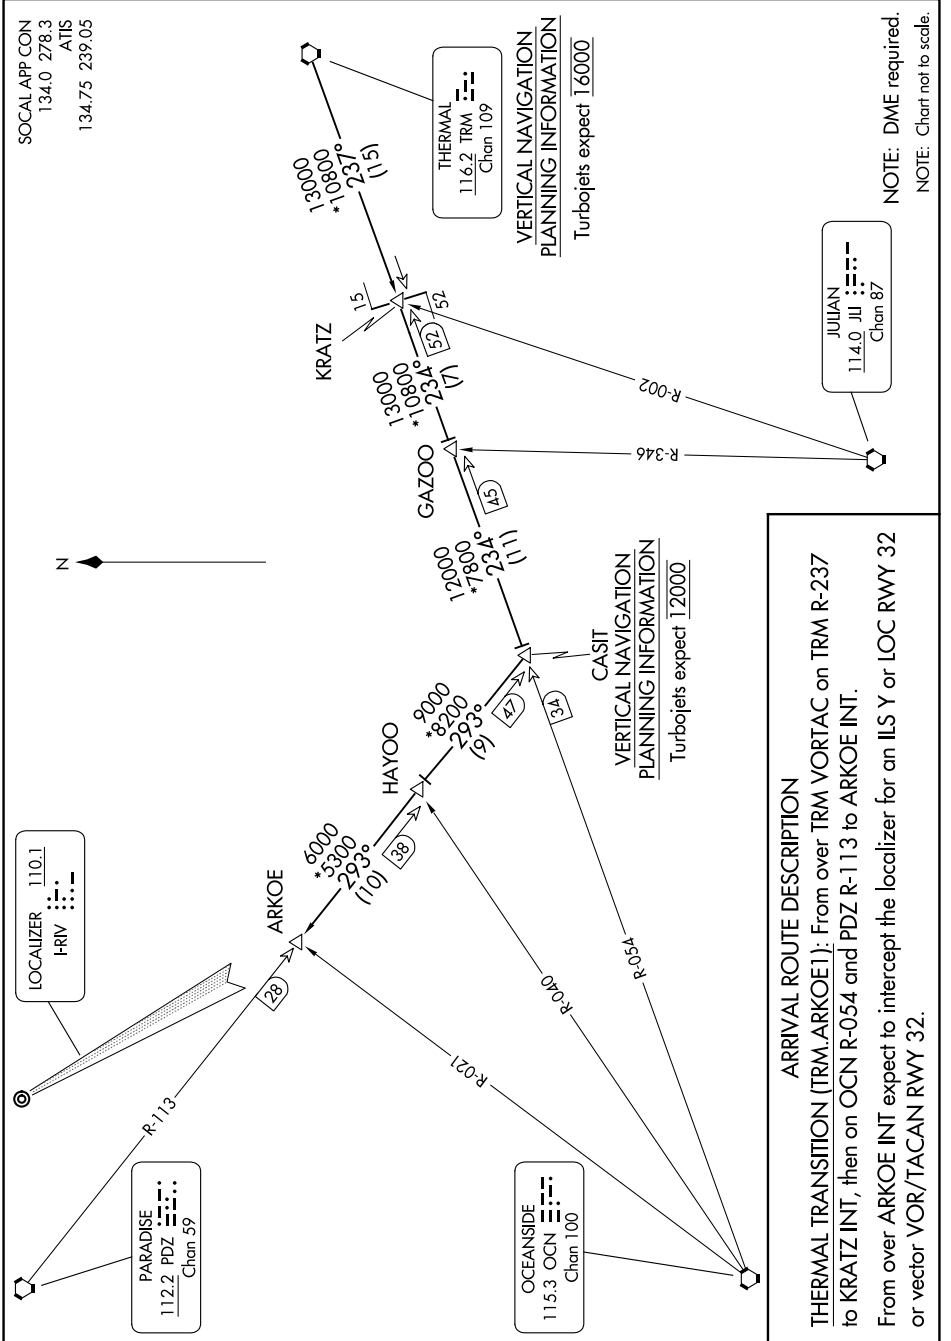

ARKOE ONE ARRIVAL

SW-3, 20 FEB 2025 to 20 MAR 2025

ARKOE ONE ARRIVAL

SW-3, 20 FEB 2025 to 20 MAR 2025