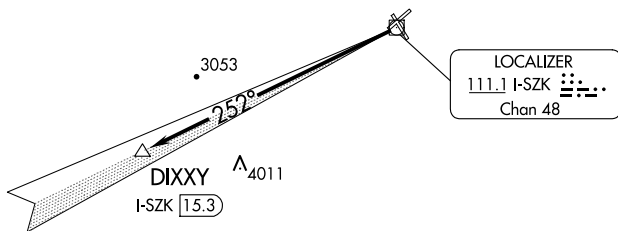

TOP ALTITUDE:
4200

NOTE: RADAR required.

NOTE: DME required.

TAKEOFF MINIMUMS:

Rwys 6, 16, 34: NA - ATC.

Rwy 24: Standard with minimum climb
of 242' per NM to 2800.

NOTE: Chart not to scale.

DEPARTURE ROUTE DESCRIPTION

TAKEOFF RUNWAY 24: Climb on I-SZK LDA Localizer west course to 4200 to DIXXY I-SZK 15.3 DME. Expect RADAR vectors to filed/assigned route.

DIXXY EIGHT DEPARTURE

(DIXXY8.DIXXY) 15AUG19

ROANOKE, VIRGINIA

ROANOKE/BLACKSBURG RGNL (WOODRUM FLD) (R.O.A.)