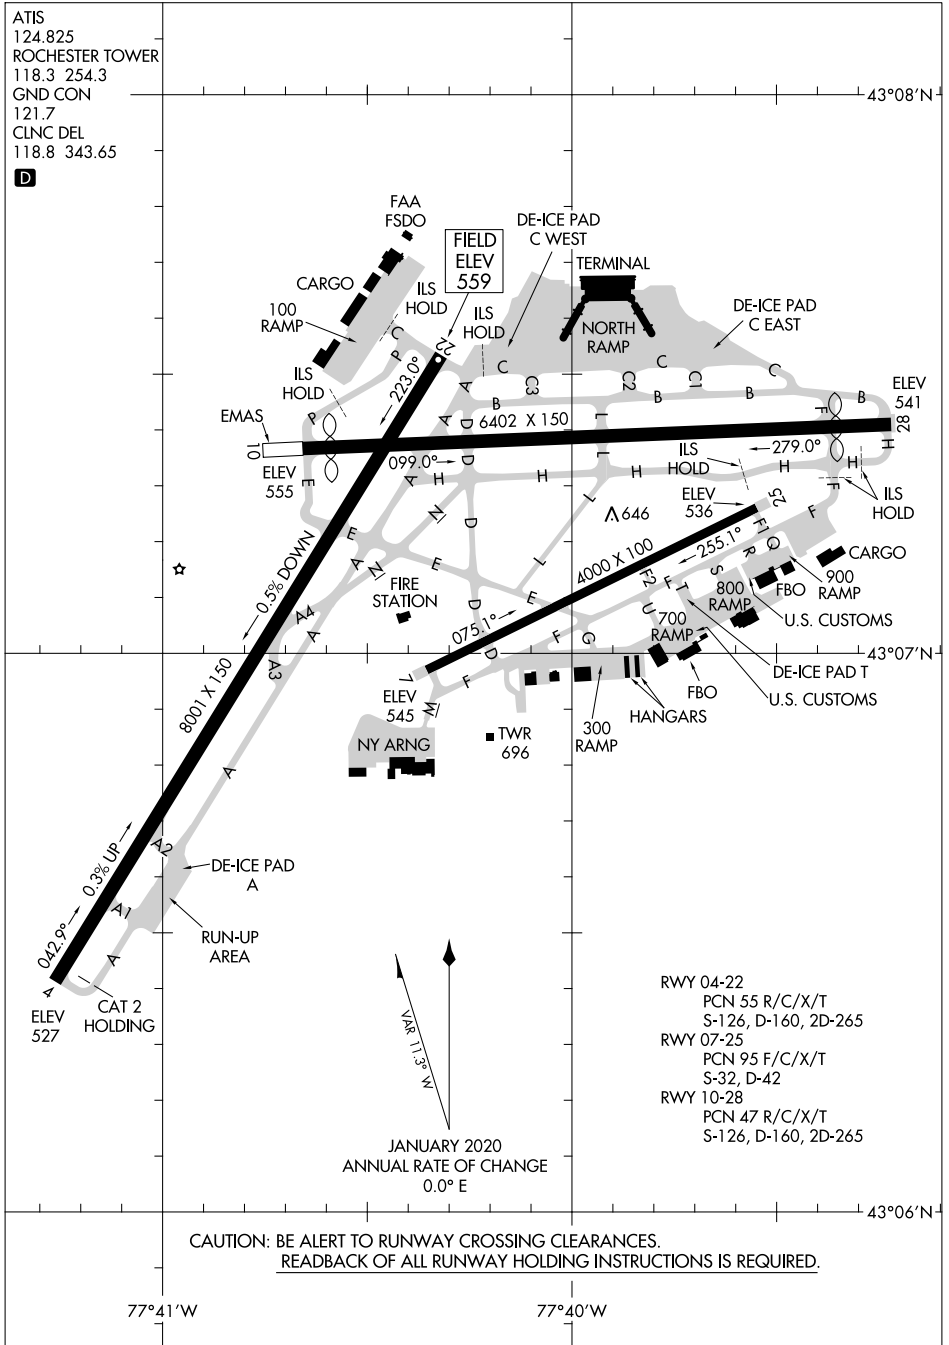

24081

AIRPORT DIAGRAM

FREDERICK DOUGLASS/GREATER ROCHESTER INTL (ROC)
AL-351 (FAA) ROCHESTER, NEW YORK

ATIS
124.825
ROCHESTER TOWER
118.3 254.3
GND CON
121.7
CLNC DEL
118.8 343.65

NE-2, 20 FEB 2025 to 20 MAR 2025

NE-2, 20 FEB 2025 to 20 MAR 2025

CAUTION: BE ALERT TO RUNWAY CROSSING CLEARANCES.
READBACK OF ALL RUNWAY HOLDING INSTRUCTIONS IS REQUIRED.