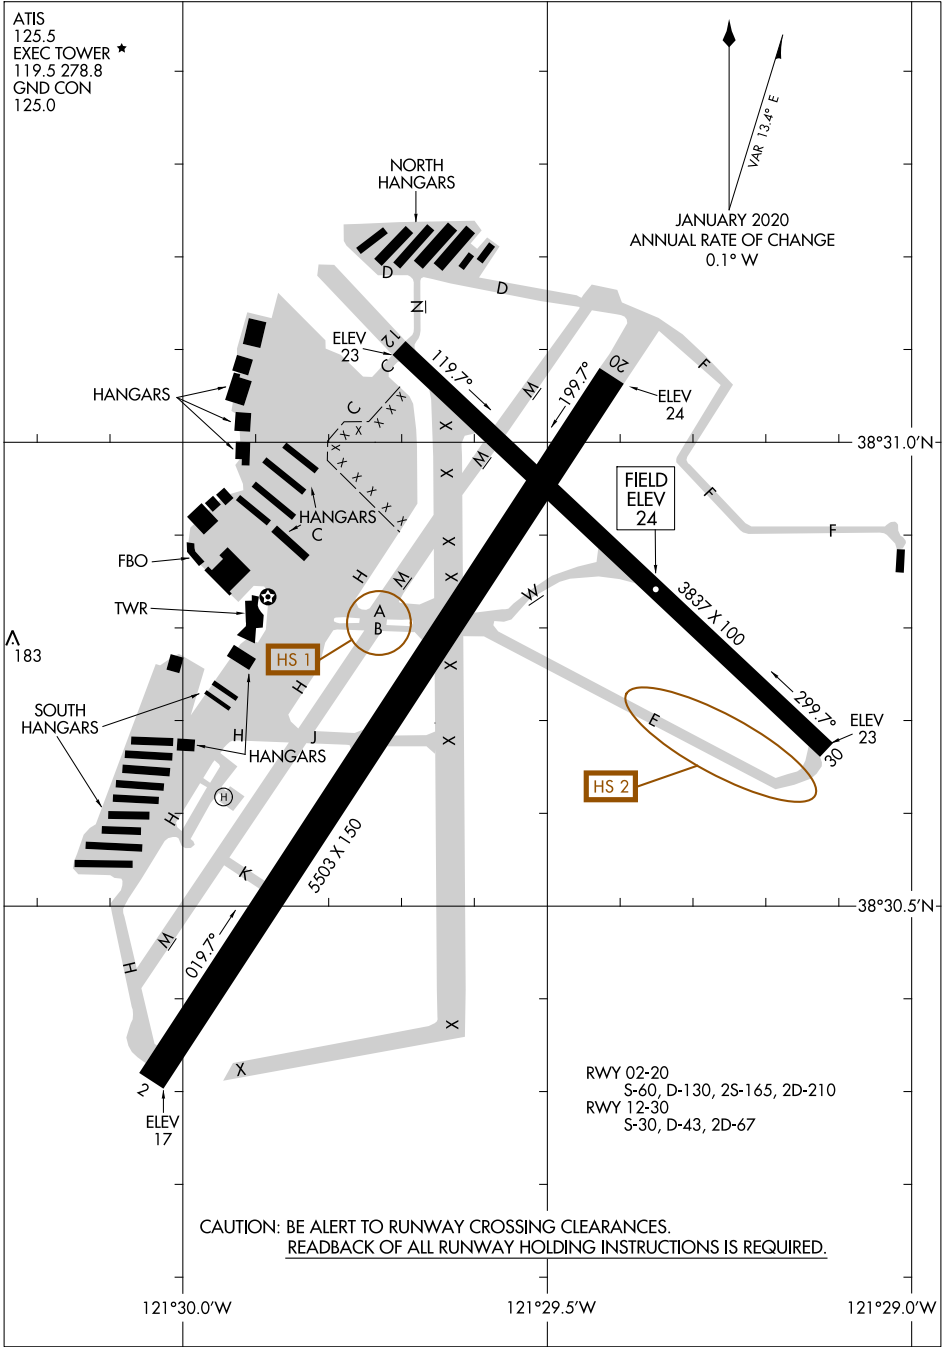

24193

AIRPORT DIAGRAM

AL-358 (FAA)

SACRAMENTO EXEC (SAC)
SACRAMENTO, CALIFORNIA

ATIS
125.5
EXEC TOWER ★
119.5 278.8
GND CON
125.0

SW-2, 20 FEB 2025 to 20 MAR 2025

SW-2, 20 FEB 2025 to 20 MAR 2025

AIRPORT DIAGRAM