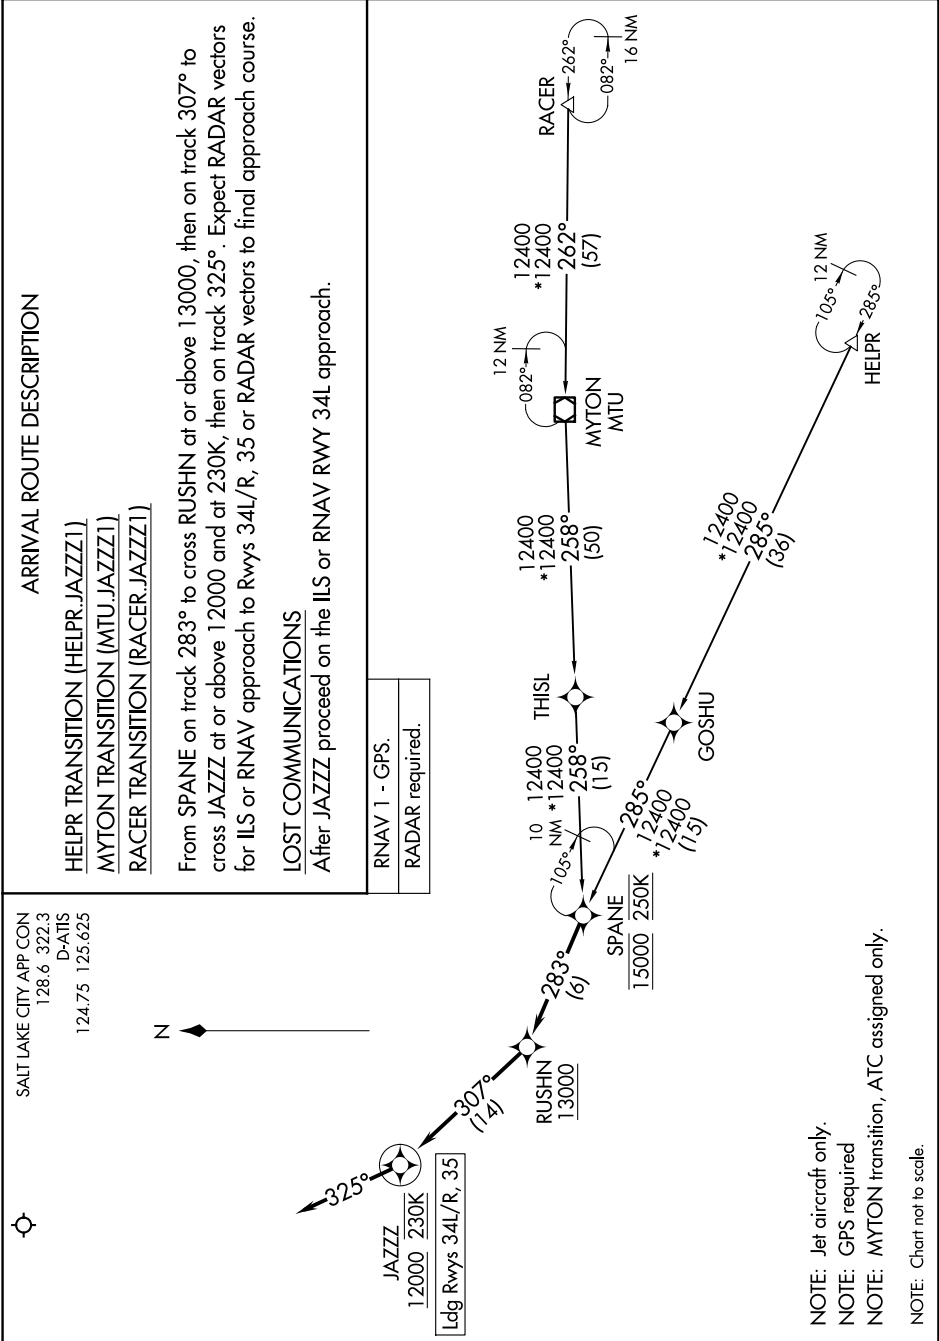

# JAZZZ ONE ARRIVAL (RNAV)

AL-365 (FAA)

SALT LAKE CITY INTL (SLC)  
SALT LAKE CITY, UTAH

SW-4, 20 FEB 2025 to 20 MAR 2025

SW-4, 20 FEB 2025 to 20 MAR 2025