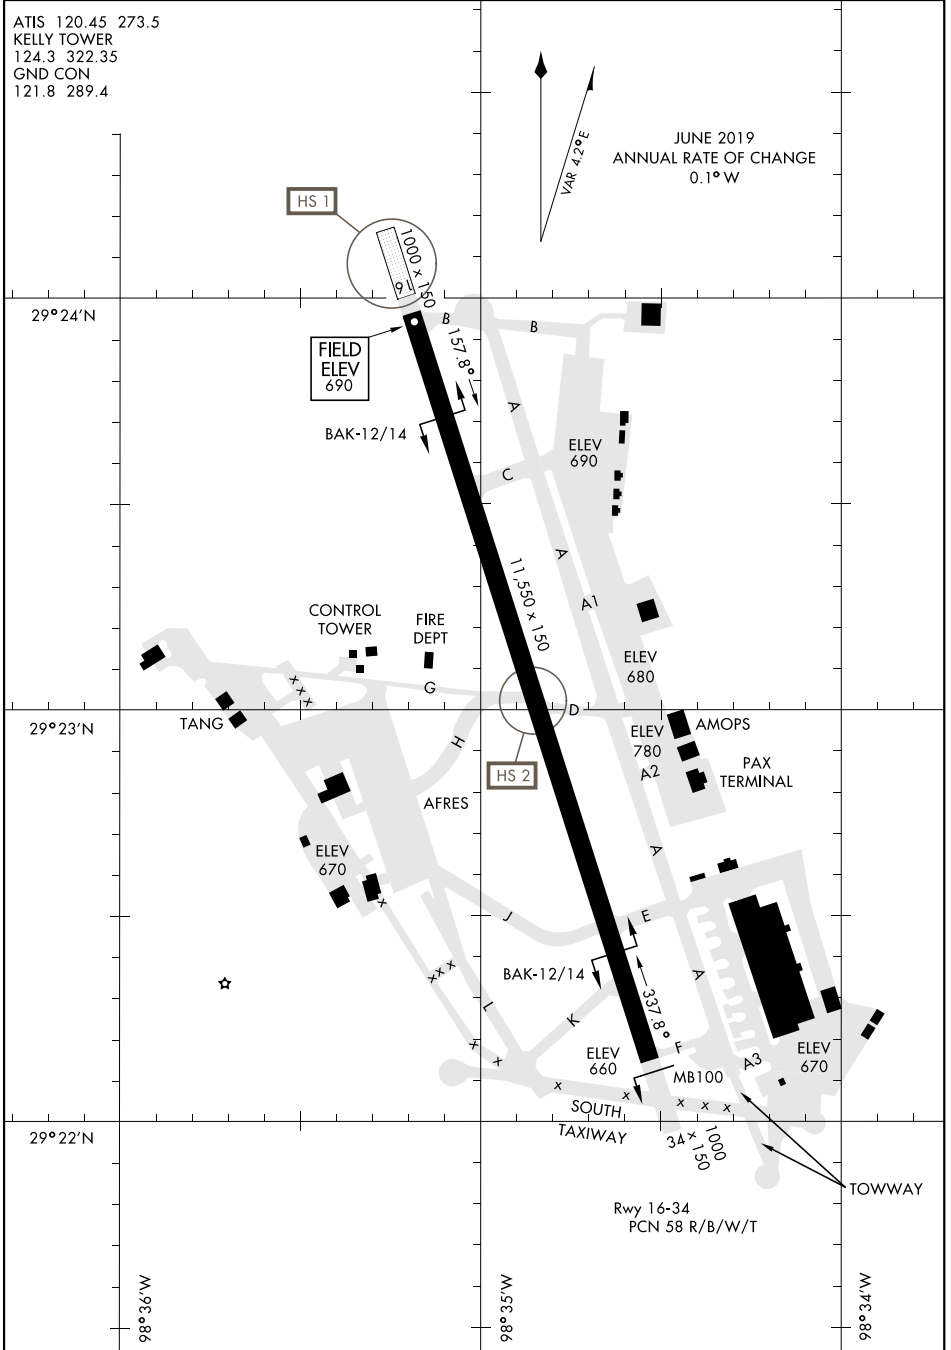

19171

AIRPORT DIAGRAM

AFD-371 [USAF]

KELLY FLD (KSKF)

SAN ANTONIO, TEXAS

ATIS 120.45 273.5
 KELLY TOWER
 124.3 322.35
 GND CON
 121.8 289.4

JUNE 2019
 ANNUAL RATE OF CHANGE
 0.1° W

SC-3, 20 FEB 2025 to 20 MAR 2025

SC-3, 20 FEB 2025 to 20 MAR 2025

AIRPORT DIAGRAM

SAN ANTONIO, TEXAS

KELLY FLD (KSKF)