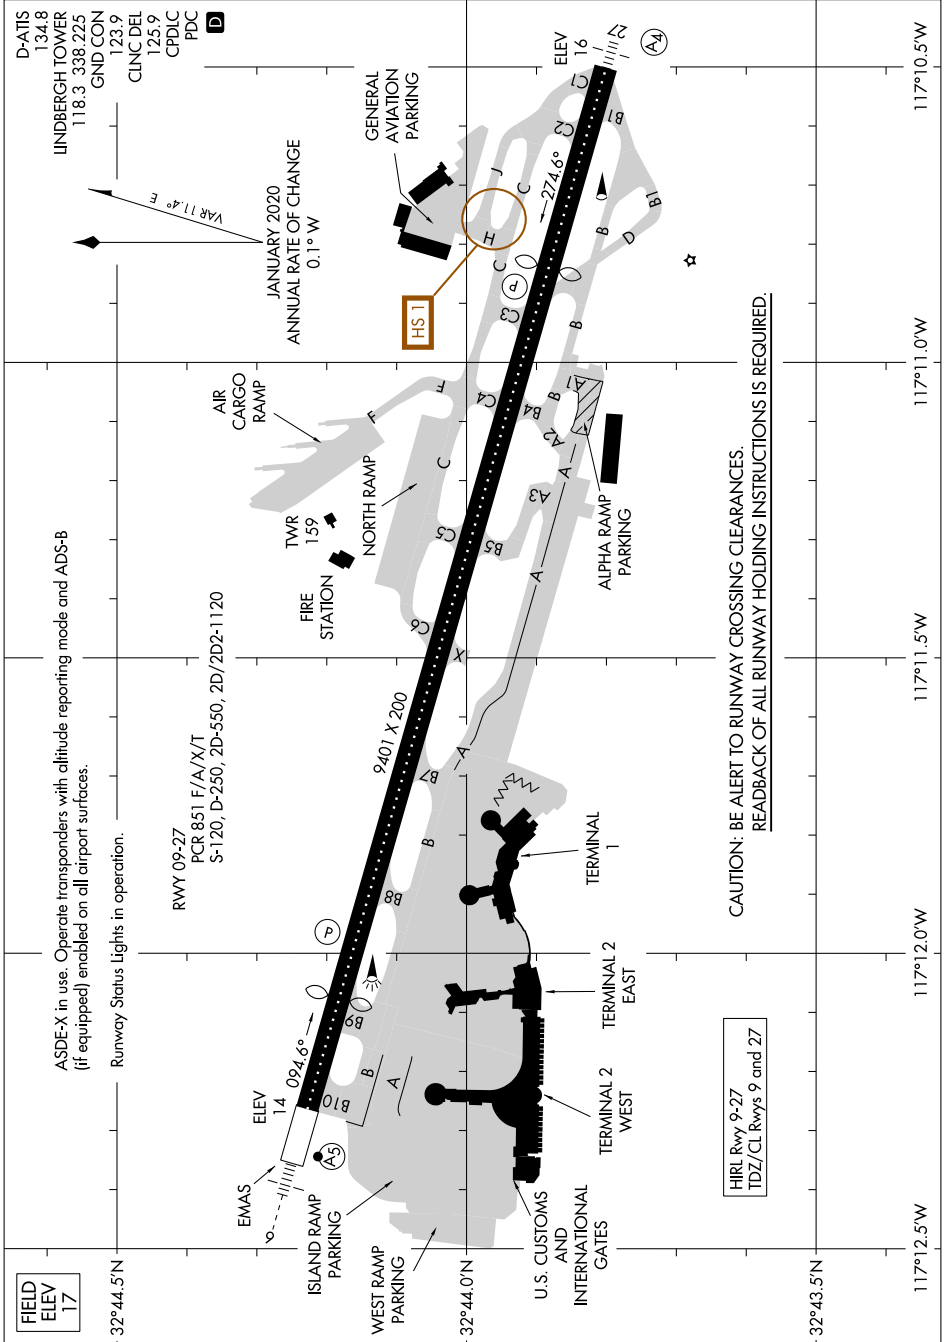

# AIRPORT DIAGRAM

AL-373 (FAA)

SAN DIEGO INTL (SAN)  
SAN DIEGO, CALIFORNIA

SW-3, 20 FEB 2025 to 20 MAR 2025

SW-3, 20 FEB 2025 to 20 MAR 2025

# AIRPORT DIAGRAM

SAN DIEGO, CALIFORNIA  
SAN DIEGO INTL (SAN)