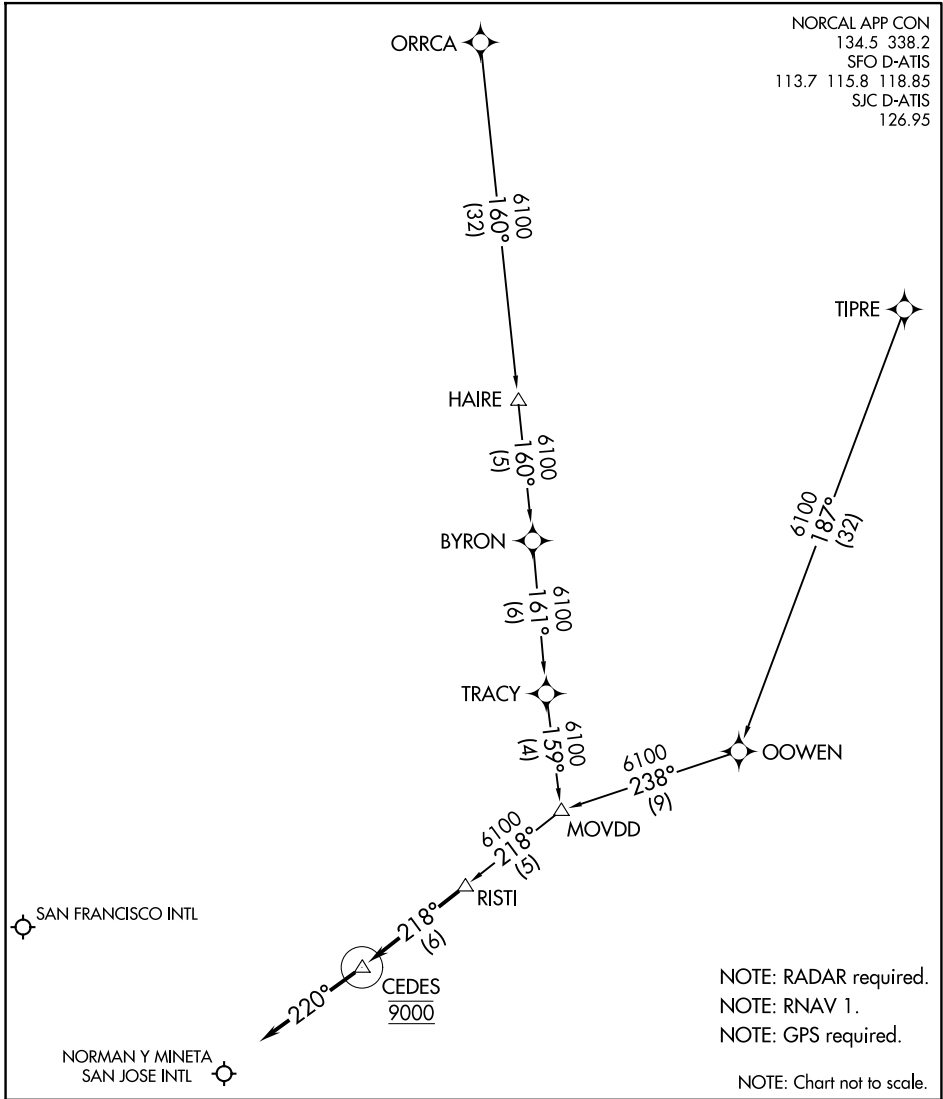

RISTI ONE ARRIVAL (RNAV)

AL-375 (FAA)

SAN FRANCISCO, CALIFORNIA

NORCAL APP CON
 134.5 338.2
 SFO D-ATIS
 113.7 115.8 118.85
 SJC D-ATIS
 126.95

SW-2, 20 FEB 2025 to 20 MAR 2025

SW-2, 20 FEB 2025 to 20 MAR 2025

ARRIVAL ROUTE DESCRIPTION

ORRCA TRANSITION (ORRCA.RISTI1)

TIPRE TRANSITION (TIPRE.RISTI1)

LANDING KSFO/KSJC: From RISTI on track 218° to cross CEDES at 9000, then on heading 220° or as assigned by ATC. Expect RADAR vectors to final approach course.