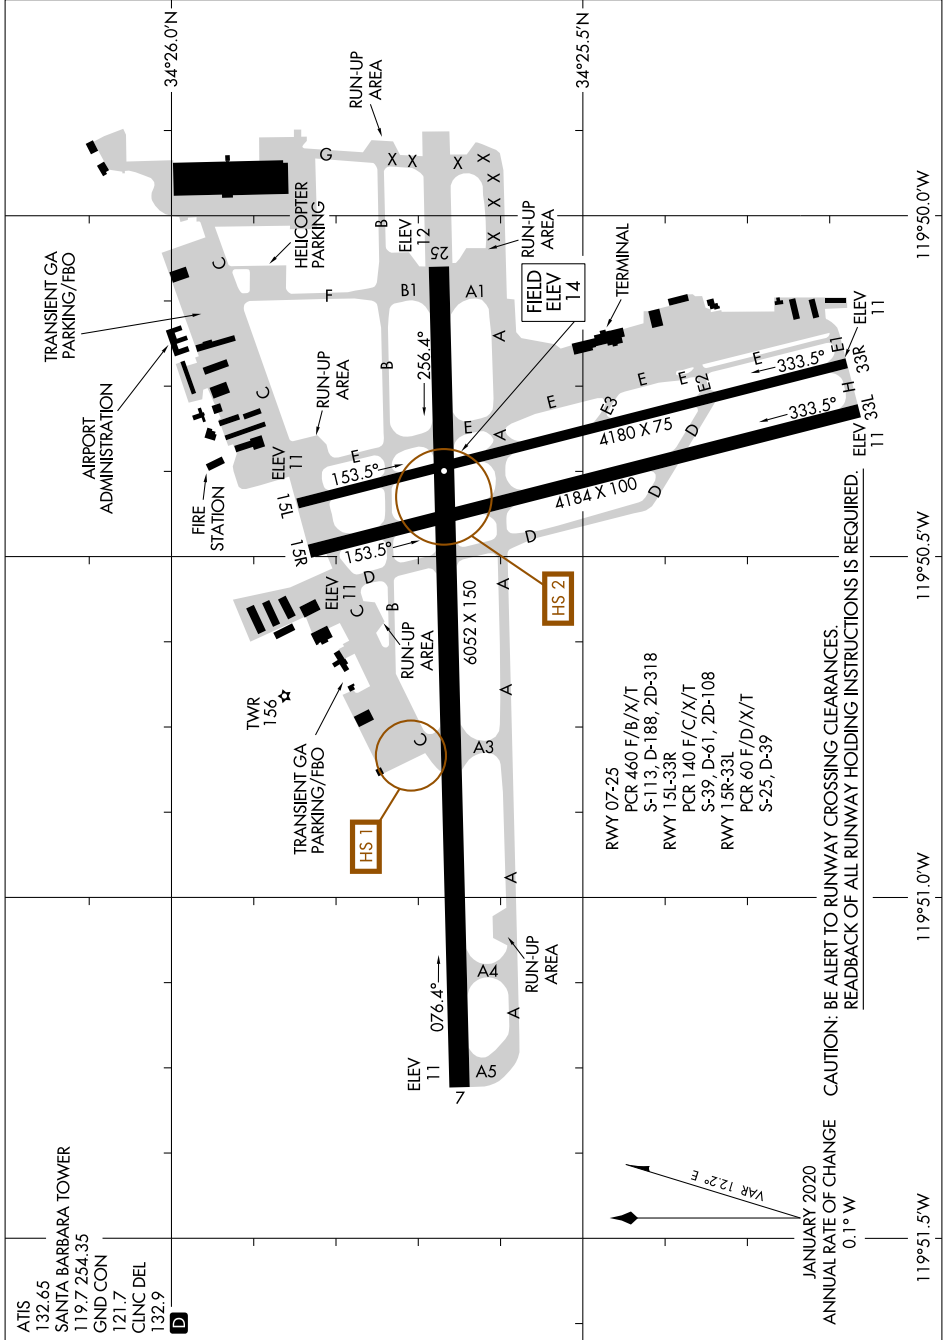

AIRPORT DIAGRAM

AL-378 (FAA)

SANTA BARBARA MUNI (SBA)
SANTA BARBARA, CALIFORNIA

SW-3, 20 FEB 2025 to 20 MAR 2025

SW-3, 20 FEB 2025 to 20 MAR 2025

AIRPORT DIAGRAM

SANTA BARBARA, CALIFORNIA
SANTA BARBARA MUNI (SBA)