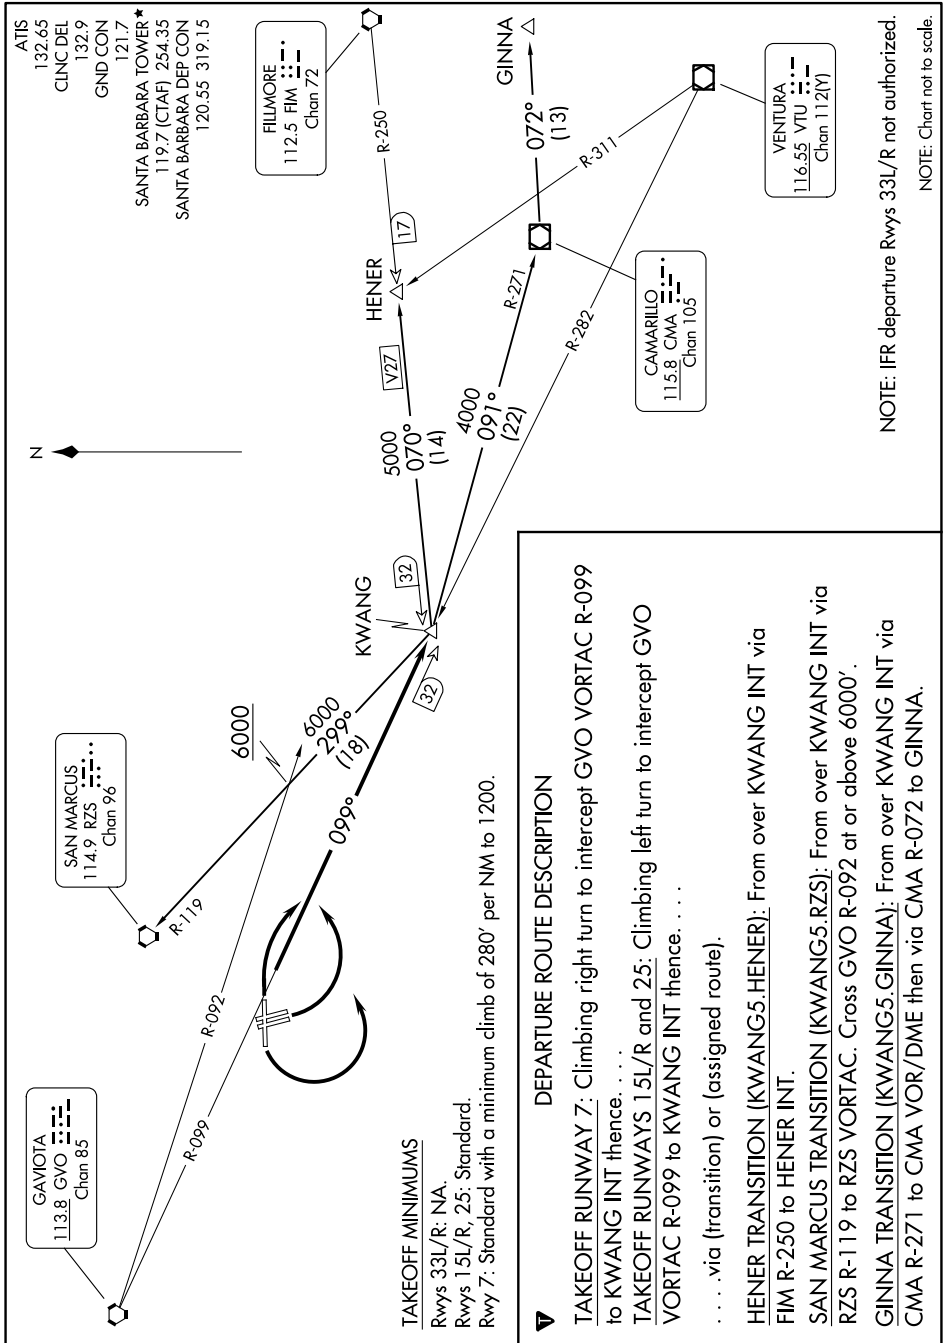

# KWANG FIVE DEPARTURE

AL-378 (FAA)

SANTA BARBARA MUNI (SBA)  
SANTA BARBARA, CALIFORNIA

SW-3, 20 FEB 2025 to 20 MAR 2025

NOTE: IFR departure Rwys 33L/R not authorized.  
NOTE: Chart not to scale.

SW-3, 20 FEB 2025 to 20 MAR 2025