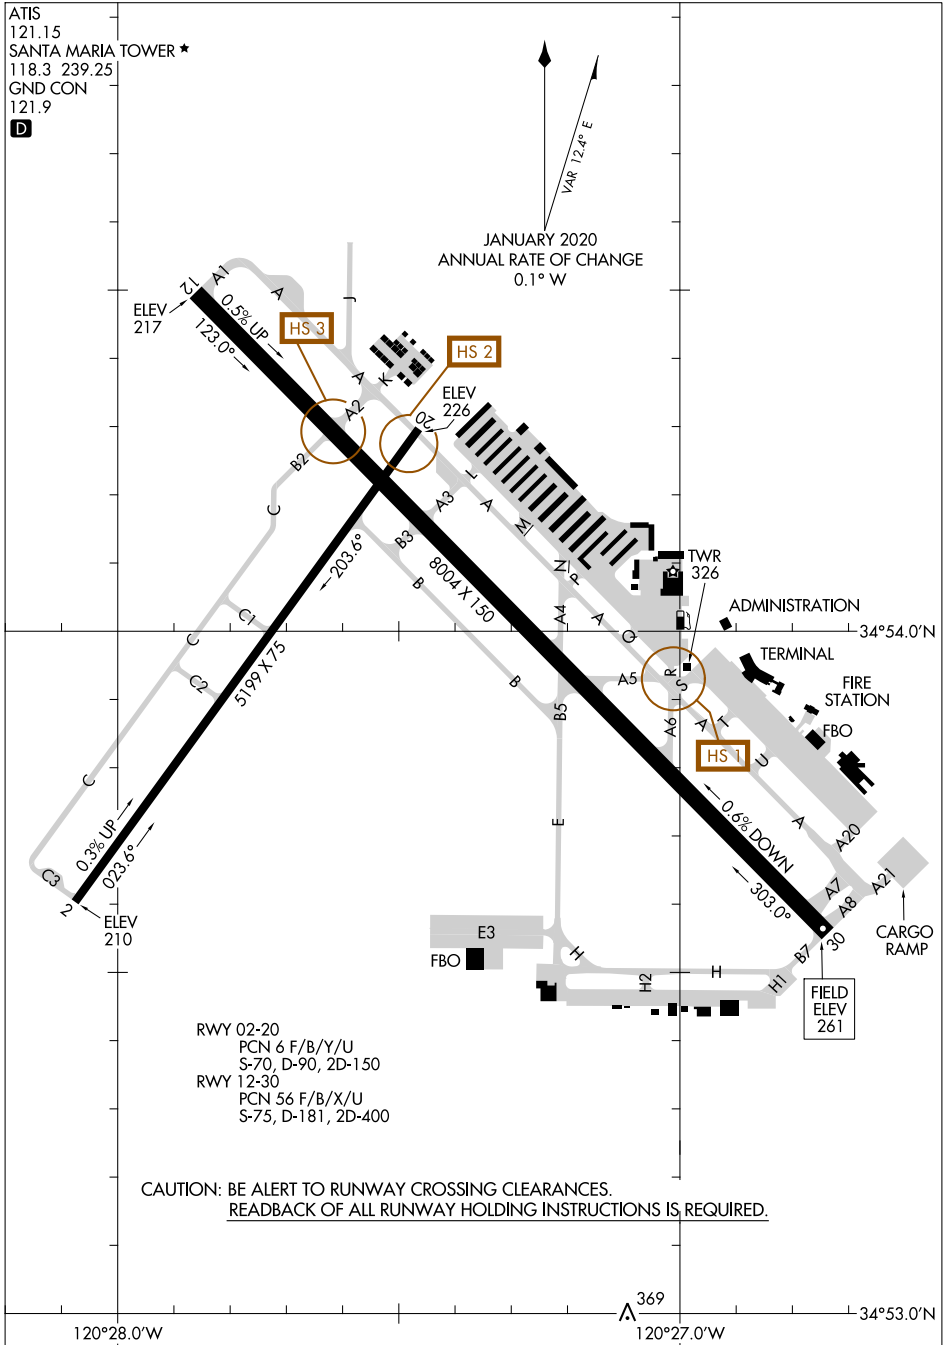

24137

AIRPORT DIAGRAM

SANTA MARIA PUB/CAPT G ALLAN HANCOCK FLD (SMX)

AL-379 (FAA)

SANTA MARIA, CALIFORNIA

SW-3, 20 FEB 2025 to 20 MAR 2025

SW-3, 20 FEB 2025 to 20 MAR 2025

AIRPORT DIAGRAM

24137

SANTA MARIA PUB/CAPT G ALLAN HANCOCK FLD (SMX)

SANTA MARIA, CALIFORNIA