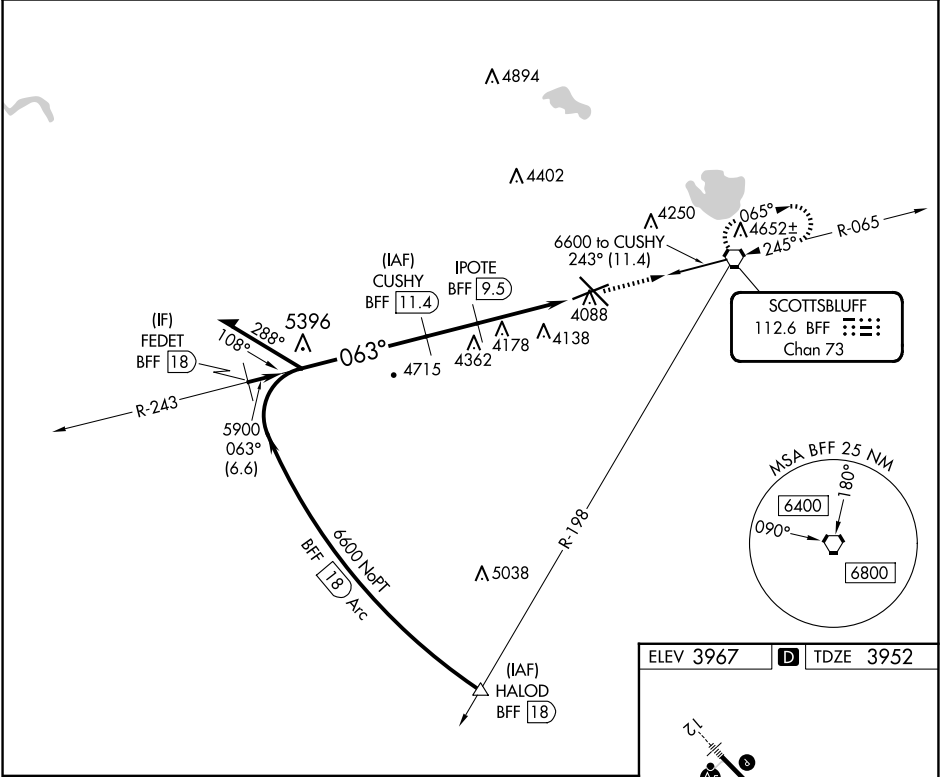

VORTAC BFF 112.6 Chan 73	APP CRS 063°	Rwy Idg TDZE Apt Elev	8002 3952 3967
--	------------------------	-----------------------------	---

VOR/DME RWY 5
SCOTTSBLUFF/WESTERN NEBRASKA RGNL/WM B HEILIG FLD (BFF)

<p>⚠ When local altimeter setting not received, use Alliance altimeter setting: increase all MDAs 100 feet and visibility Cats C and D ½ SM.</p>	<p>MISSED APPROACH: Climb to 6600 direct BFF VORTAC and hold, continue climb-in-hold to 6600.</p>	
<p>ASOS 121.025</p>	<p>DENVER CENTER 127.95 338.2</p>	<p>UNICOM 123.0 (CTAF)</p>

NC-2, 20 FEB 2025 to 20 MAR 2025

NC-2, 20 FEB 2025 to 20 MAR 2025

SCOTTSBLUFF
112.6 BFF
Chan 73

ELEV 3967	D TDZE 3952
-----------	--------------------

CATEGORY	A	B	C	D
S-5	4480-1 528 (600-1)	4480-1½ 528 (600-1½)	4480-1¾ 528 (600-1¾)	4480-2 528 (600-2)
C CIRCLING	4500-1 533 (600-1)	4560-1½ 593 (600-1½)	4740-2½ 773 (800-2½)	

HIRL Rwy 12-30
MIRL Rwy 5-23