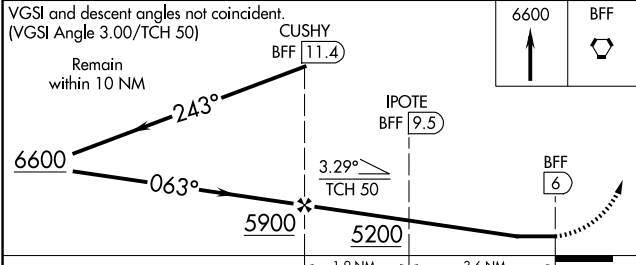

CATEGORY	A	B	C	D
S-5	4480-1 528 (600-1)	4480-1½ 528 (600-1½)	4480-1¾ 528 (600-1¾)	4480-2 528 (600-2)
C CIRCLING	4500-1 533 (600-1)	4560-1½ 593 (600-1½)	4740-2½ 773 (800-2½)	

HIRL Rwy 12-30
MIRL Rwy 5-23