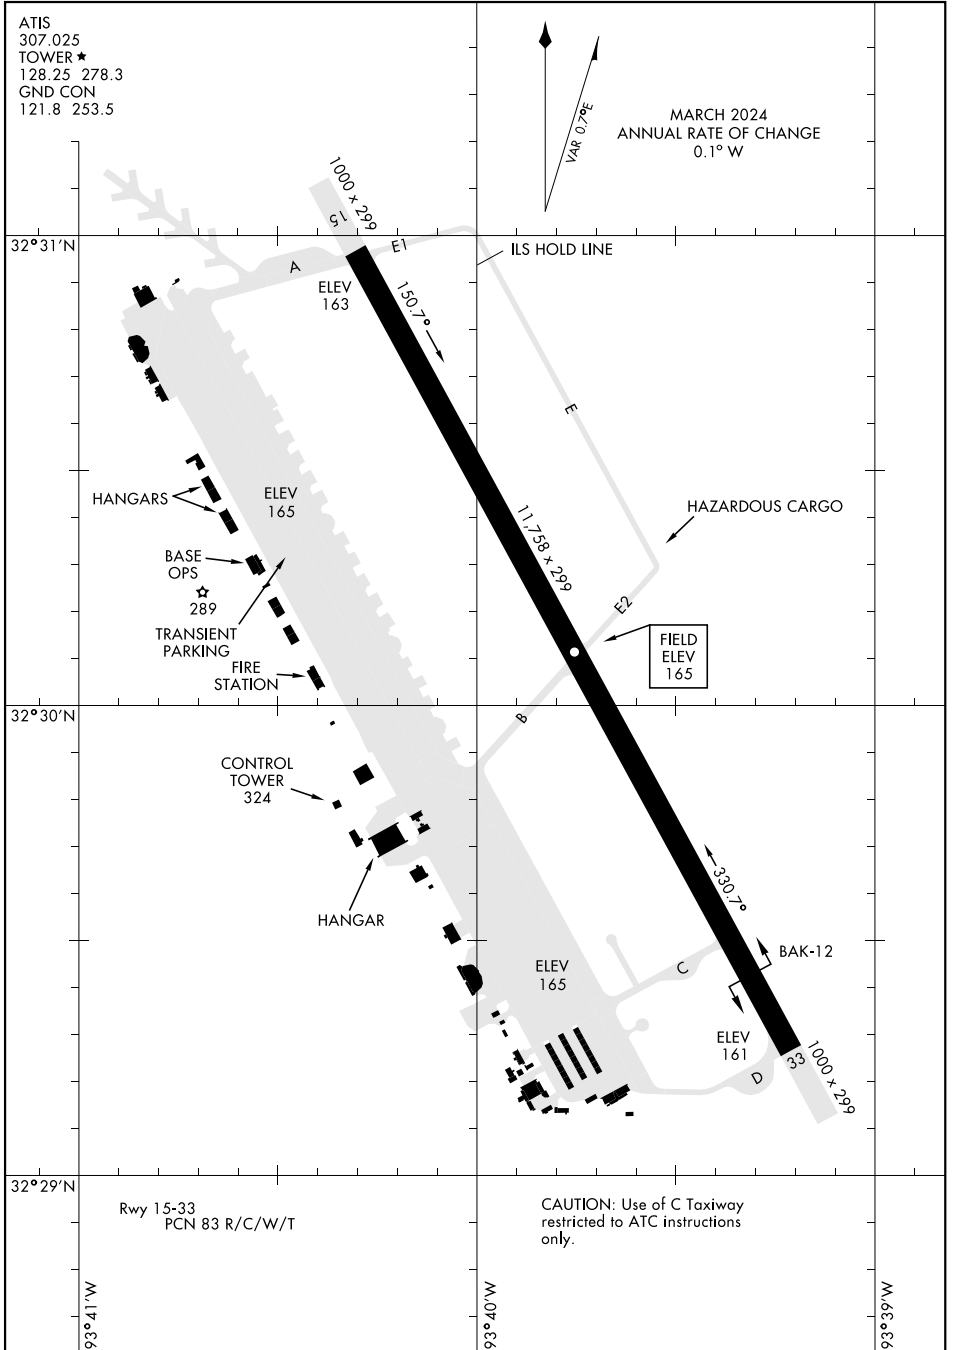

AIRPORT DIAGRAM

[USAF]

BARKSDALE AFB (KBAD)

BOSSIER CITY, LOUISIANA

ATIS
 307.025
 TOWER ★
 128.25 278.3
 GND CON
 121.8 253.5

MARCH 2024
 ANNUAL RATE OF CHANGE
 0.1° W

SC-4, 20 FEB 2025 to 20 MAR 2025

SC-4, 20 FEB 2025 to 20 MAR 2025

Rwy 15-33
 PCN 83 R/C/W/T

CAUTION: Use of C Taxiway
 restricted to ATC instructions
 only.

AIRPORT DIAGRAM

BOSSIER CITY, LOUISIANA

BARKSDALE AFB (KBAD)