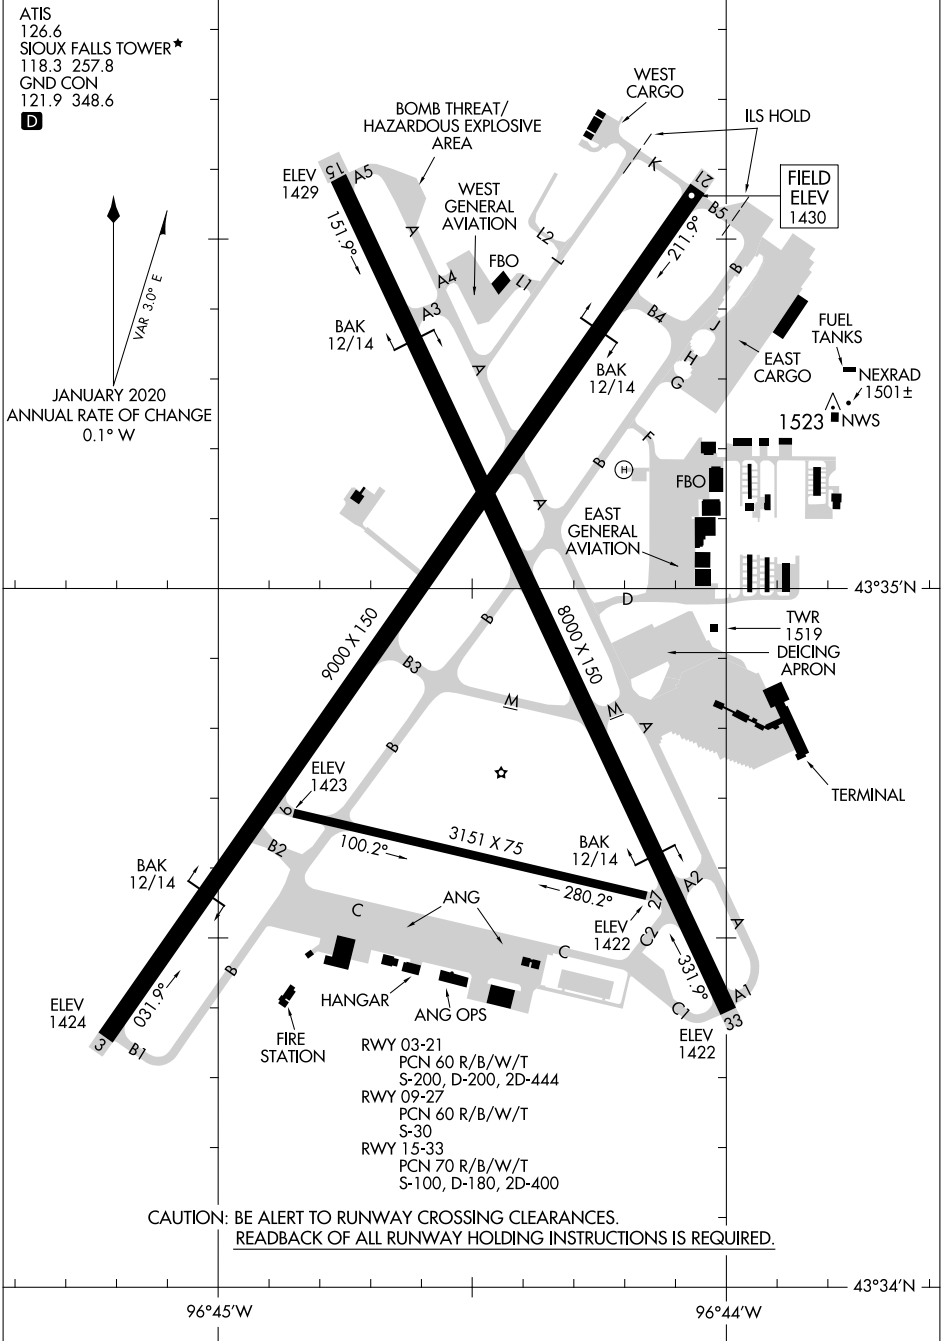

AIRPORT DIAGRAM

AL-396 (FAA)

JOE FOSS FLD (FSD)
SIOUX FALLS, SOUTH DAKOTA

NC-1, 20 FEB 2025 to 20 MAR 2025

NC-1, 20 FEB 2025 to 20 MAR 2025

AIRPORT DIAGRAM

SIOUX FALLS, SOUTH DAKOTA
JOE FOSS FLD (FSD)