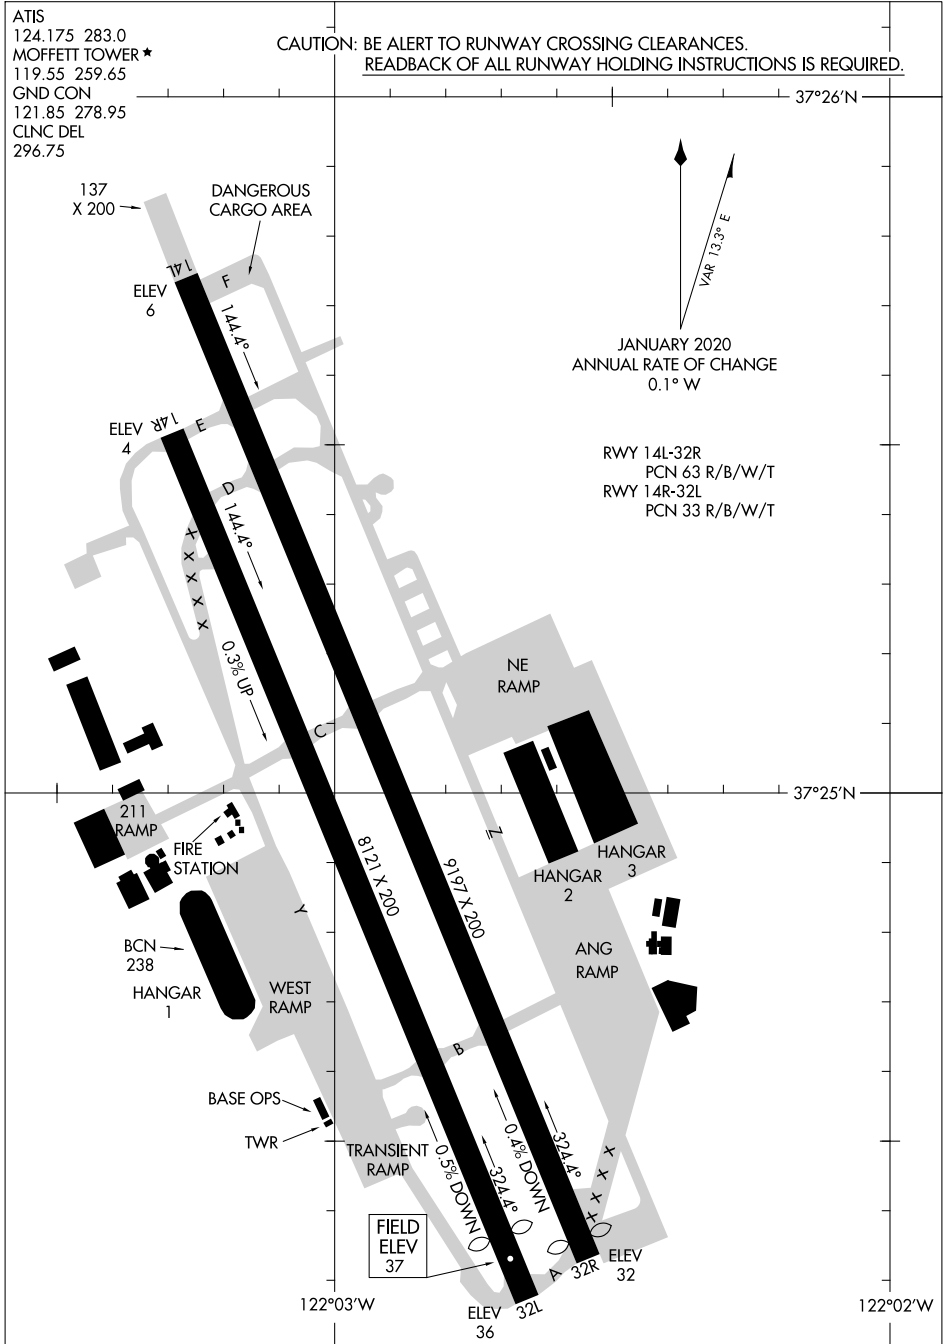

22307

AIRPORT DIAGRAM

MOFFETT FEDERAL AIRFIELD (NTUQ)
MOUNTAIN VIEW, CALIFORNIA

AL-410 (FAA)

ATIS
124.175 283.0
MOFFETT TOWER ★
119.55 259.65
GND CON
121.85 278.95
CINC DEL
296.75

CAUTION: BE ALERT TO RUNWAY CROSSING CLEARANCES.
READBACK OF ALL RUNWAY HOLDING INSTRUCTIONS IS REQUIRED.

SW-2, 20 FEB 2025 to 20 MAR 2025

SW-2, 20 FEB 2025 to 20 MAR 2025

AIRPORT DIAGRAM

22307

MOUNTAIN VIEW, CALIFORNIA
MOFFETT FEDERAL AIRFIELD (NTUQ)