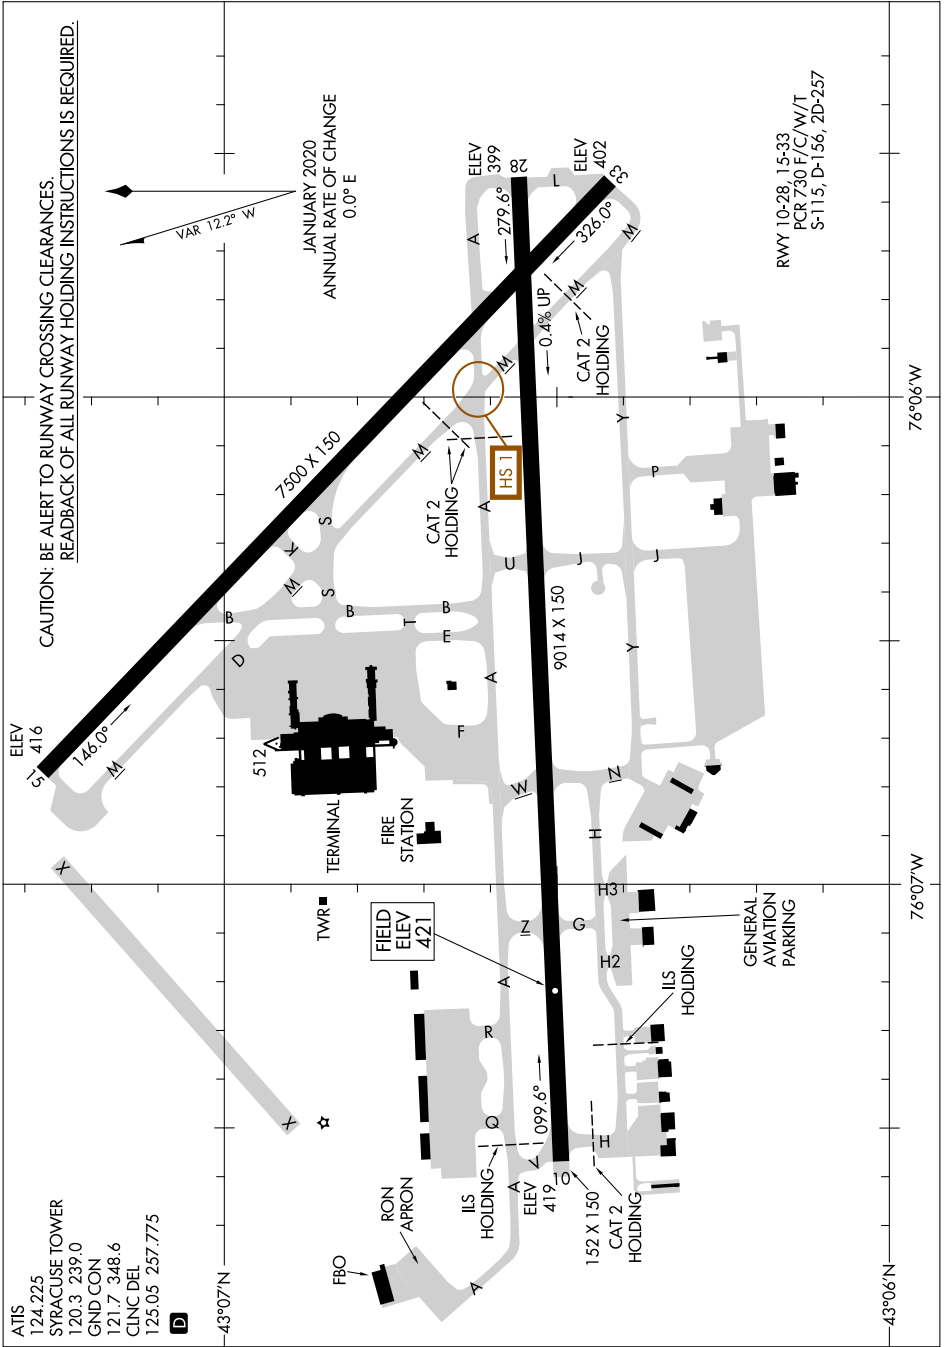

# AIRPORT DIAGRAM

AL-411 (FAA)

SYRACUSE HANCOCK INTL (SYR)  
SYRACUSE, NEW YORK

NE-2, 20 FEB 2025 to 20 MAR 2025

76°06'W

76°07'W

NE-2, 20 FEB 2025 to 20 MAR 2025

# AIRPORT DIAGRAM

SYRACUSE, NEW YORK  
SYRACUSE HANCOCK INTL (SYR)