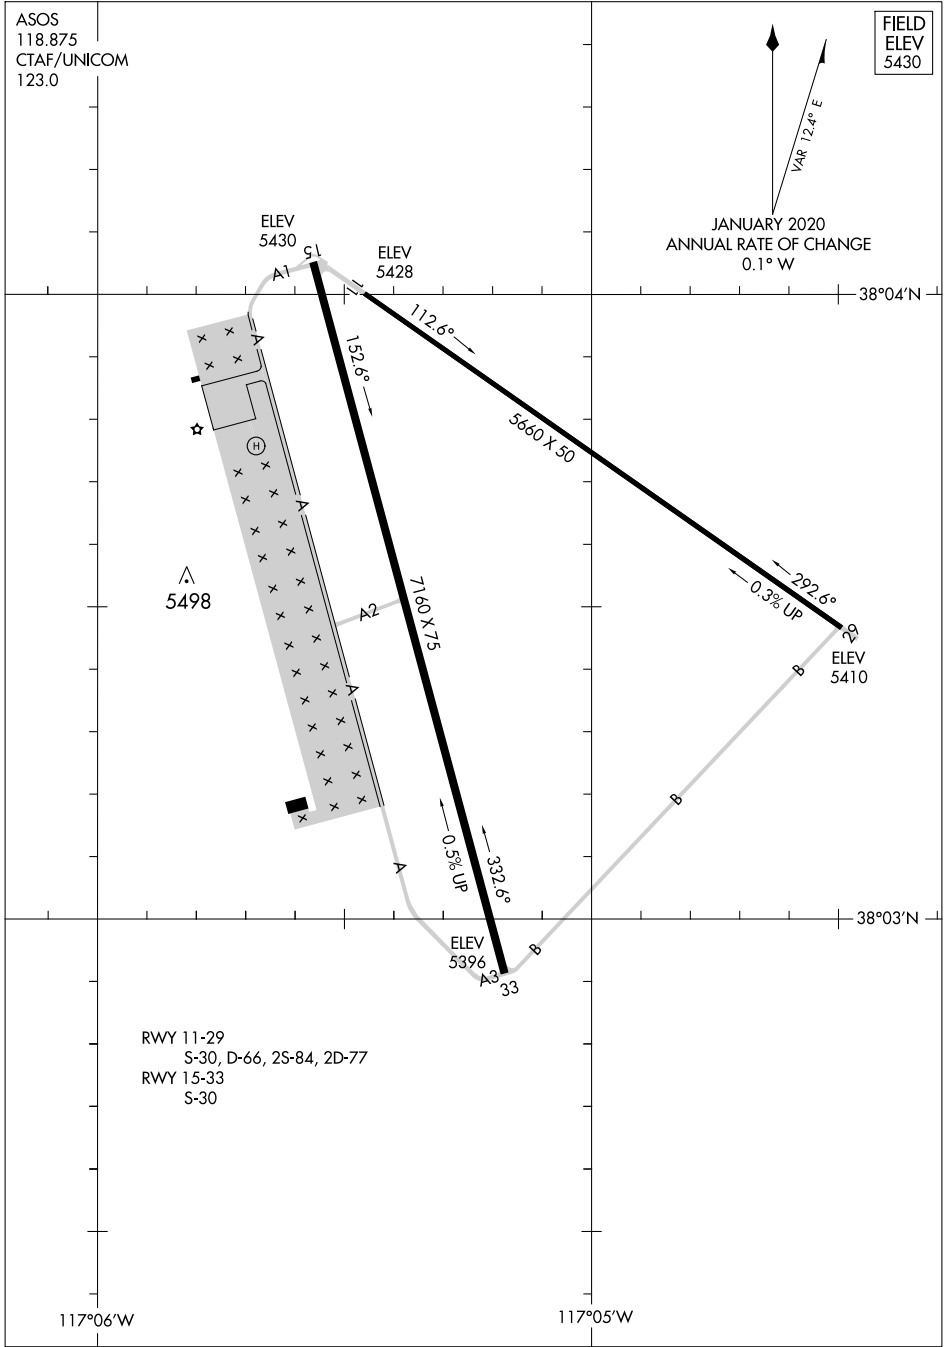

21168

AIRPORT DIAGRAM

AL-423 (FAA)

TONOPAH (TPH)
TONOPAH, NEVADA

ASOS
118.875
CTAF/UNICOM
123.0

FIELD
ELEV
5430

JANUARY 2020
ANNUAL RATE OF CHANGE
0.1° W

SW-4, 20 FEB 2025 to 20 MAR 2025

SW-4, 20 FEB 2025 to 20 MAR 2025

AIRPORT DIAGRAM

21168

TONOPAH, NEVADA
TONOPAH (TPH)