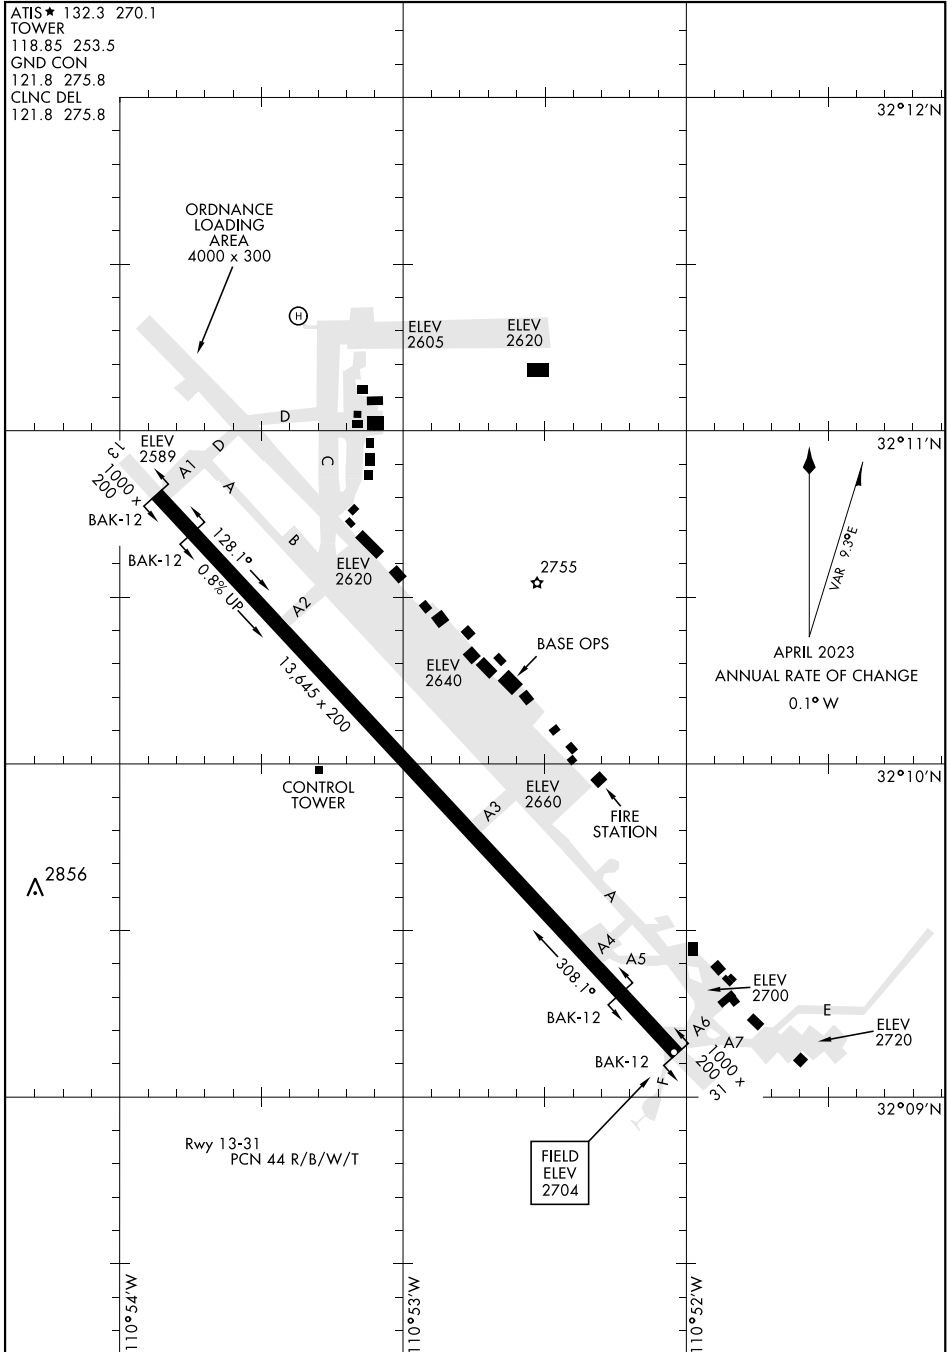

AIRPORT DIAGRAM

[USAF]

DAVIS-MONTHAN AFB (KDMA)

TUCSON, ARIZONA

SW-4, 20 FEB 2025 to 20 MAR 2025

SW-4, 20 FEB 2025 to 20 MAR 2025

AIRPORT DIAGRAM

TUCSON, ARIZONA
 DAVIS-MONTHAN AFB (KDMA)