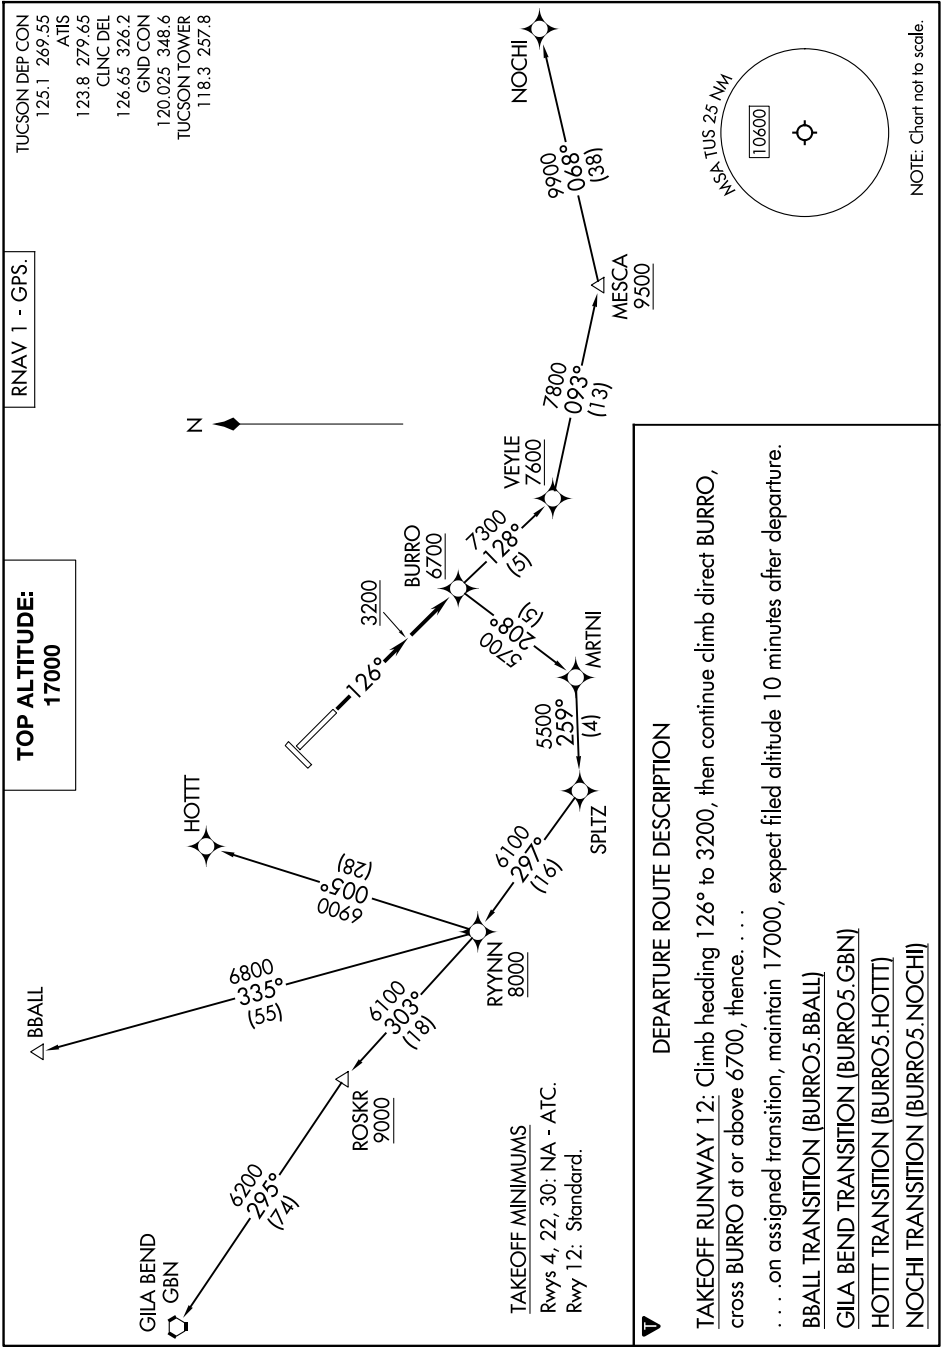

BURRO FIVE DEPARTURE (RNAV)

AL-430 (FAA)

TUCSON INTL (TUS)
TUCSON, ARIZONA

SW-4, 20 FEB 2025 to 20 MAR 2025

BURRO FIVE DEPARTURE (RNAV)

TUCSON, ARIZONA
TUCSON INTL (TUS)

SW-4, 20 FEB 2025 to 20 MAR 2025