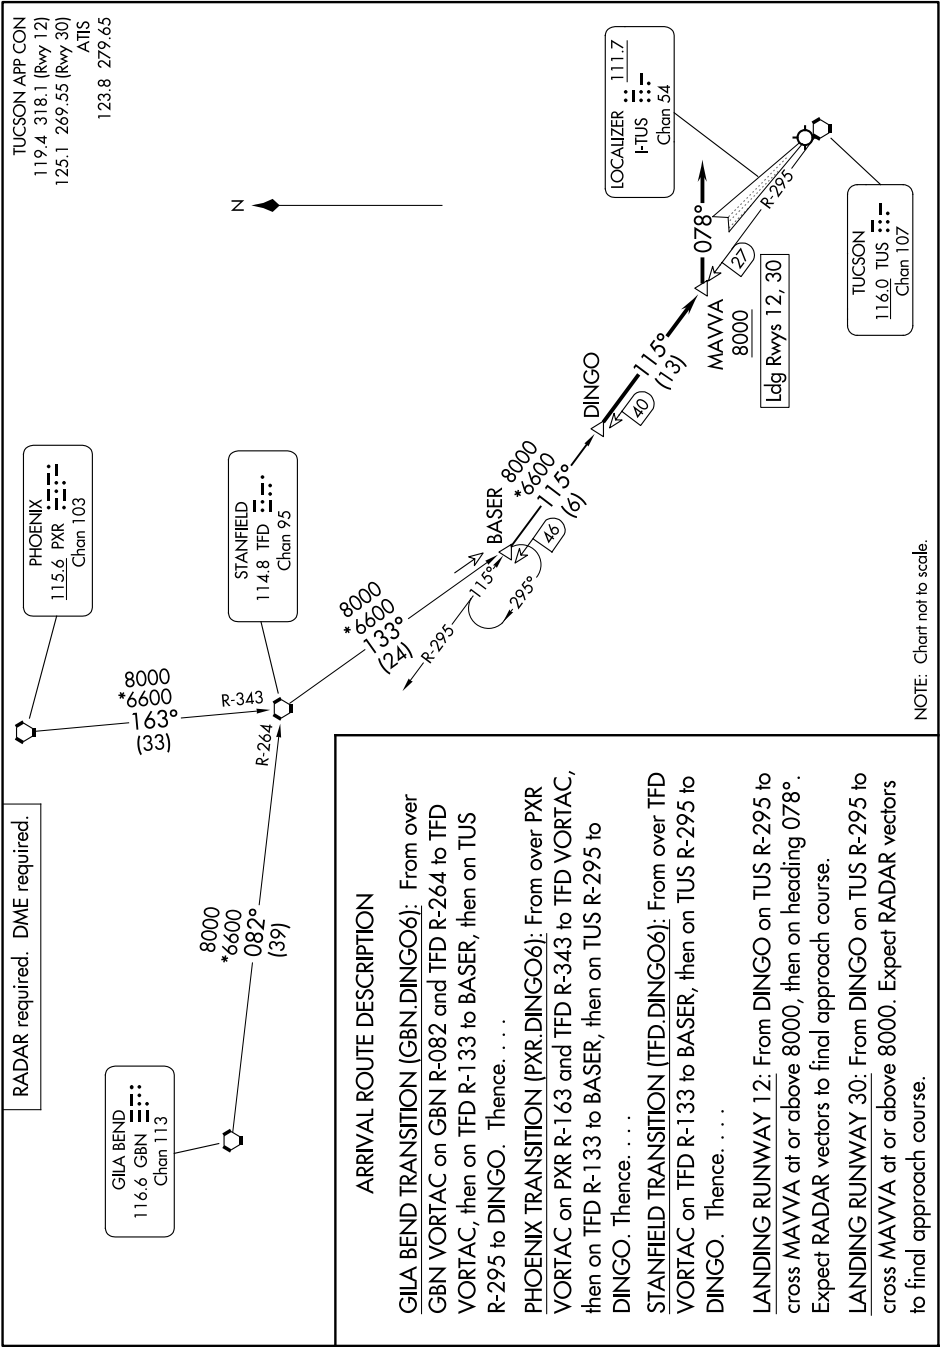

DINGO SIX ARRIVAL

AL-430 (FAA)

TUCSON INTL (TUS)
TUCSON, ARIZONA

SW-4, 20 FEB 2025 to 20 MAR 2025

NOTE: Chart not to scale.

SW-4, 20 FEB 2025 to 20 MAR 2025