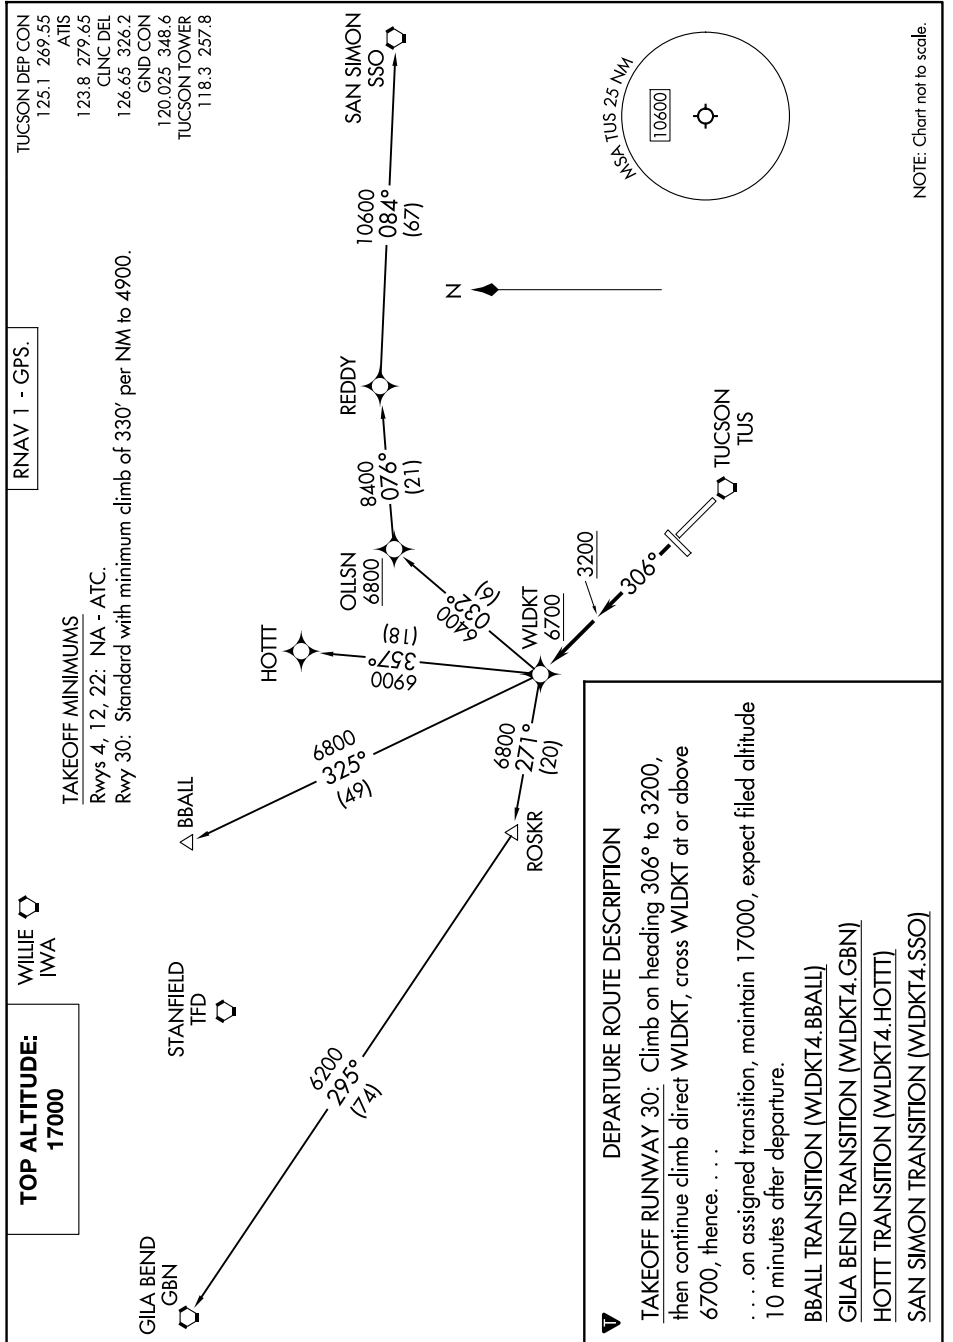

WLDKT FOUR DEPARTURE (RNAV)

AL-430 (FAA)

TUCSON INTL (TUS)
TUCSON, ARIZONA

SW-4, 20 FEB 2025 to 20 MAR 2025

WLDKT FOUR DEPARTURE (RNAV)

TUCSON, ARIZONA
TUCSON INTL (TUS)

SW-4, 20 FEB 2025 to 20 MAR 2025