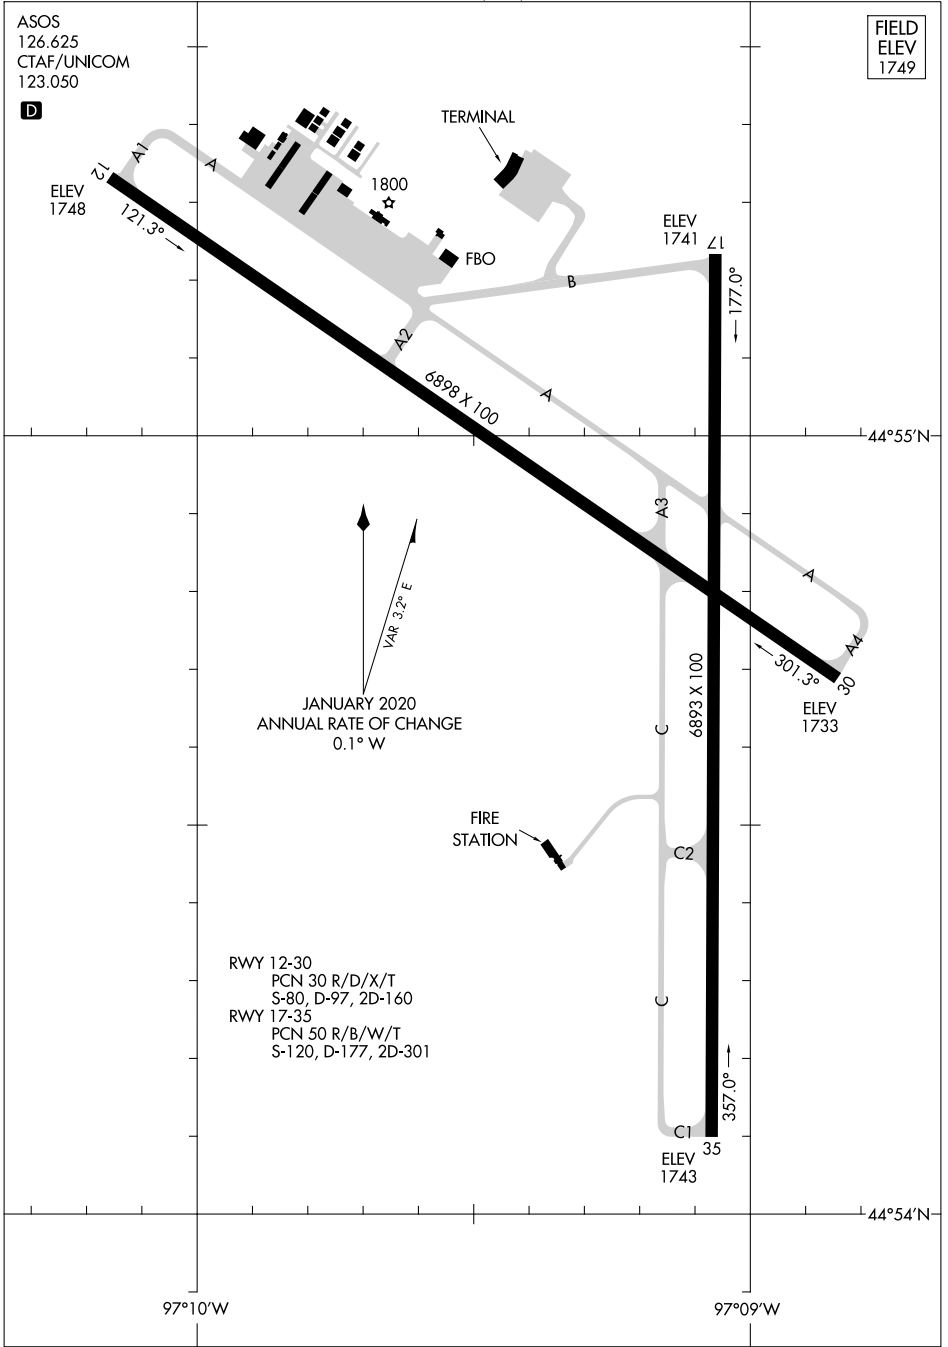

23222

# AIRPORT DIAGRAM

AL-444 (FAA)

WATERTOWN RGNL (A/TY)  
WATERTOWN, SOUTH DAKOTA

ASOS  
126.625  
CTAF/UNICOM  
123.050

FIELD  
ELEV  
1749

NC-1, 20 FEB 2025 to 20 MAR 2025

NC-1, 20 FEB 2025 to 20 MAR 2025

# AIRPORT DIAGRAM

23222

WATERTOWN, SOUTH DAKOTA  
WATERTOWN RGNL (A/TY)