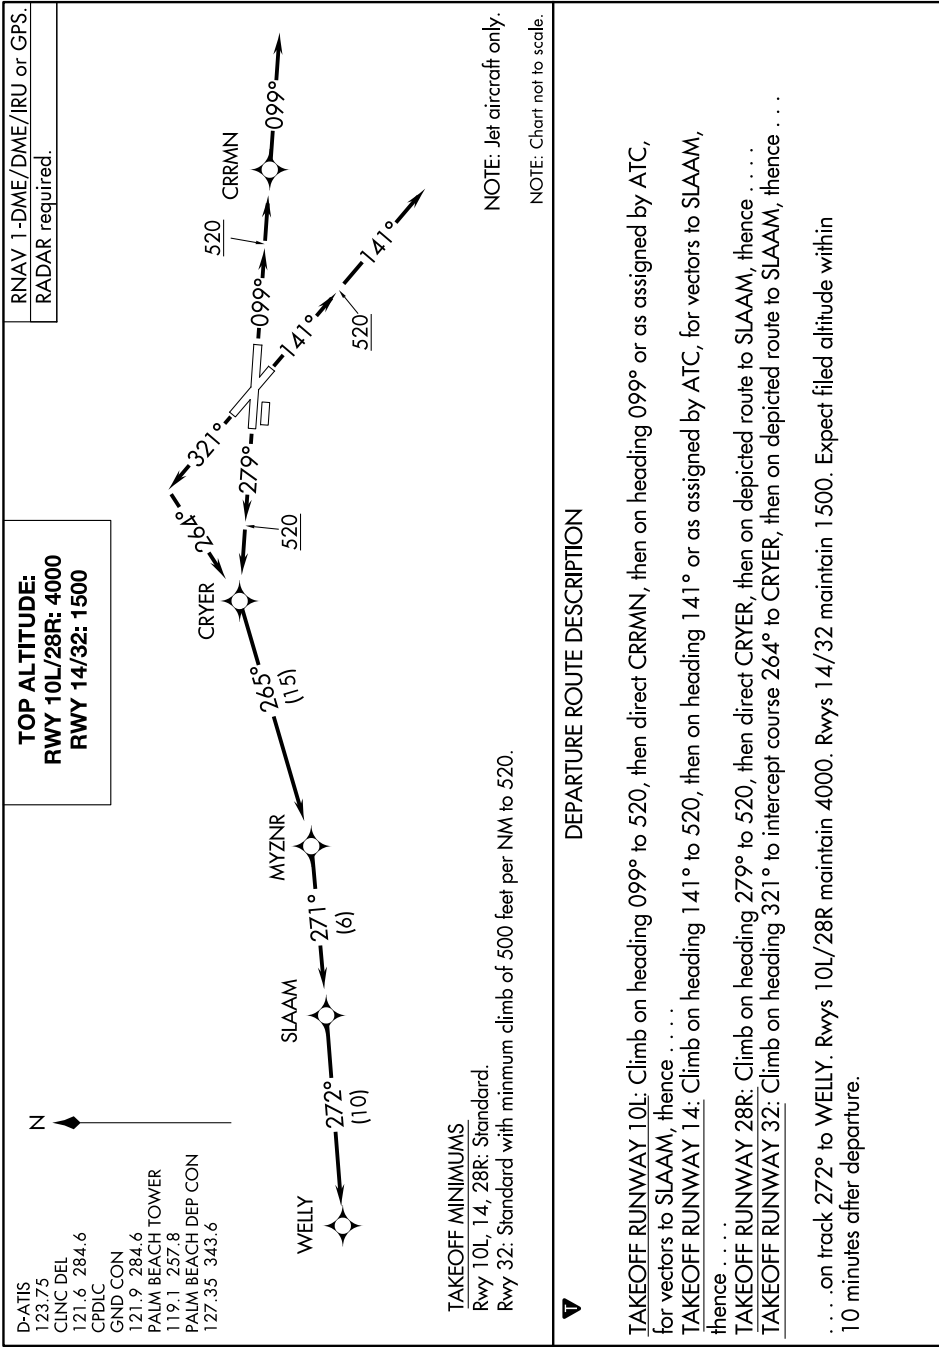

# WELLY THREE DEPARTURE (RNAV)

SE-3, 20 FEB 2025 to 20 MAR 2025