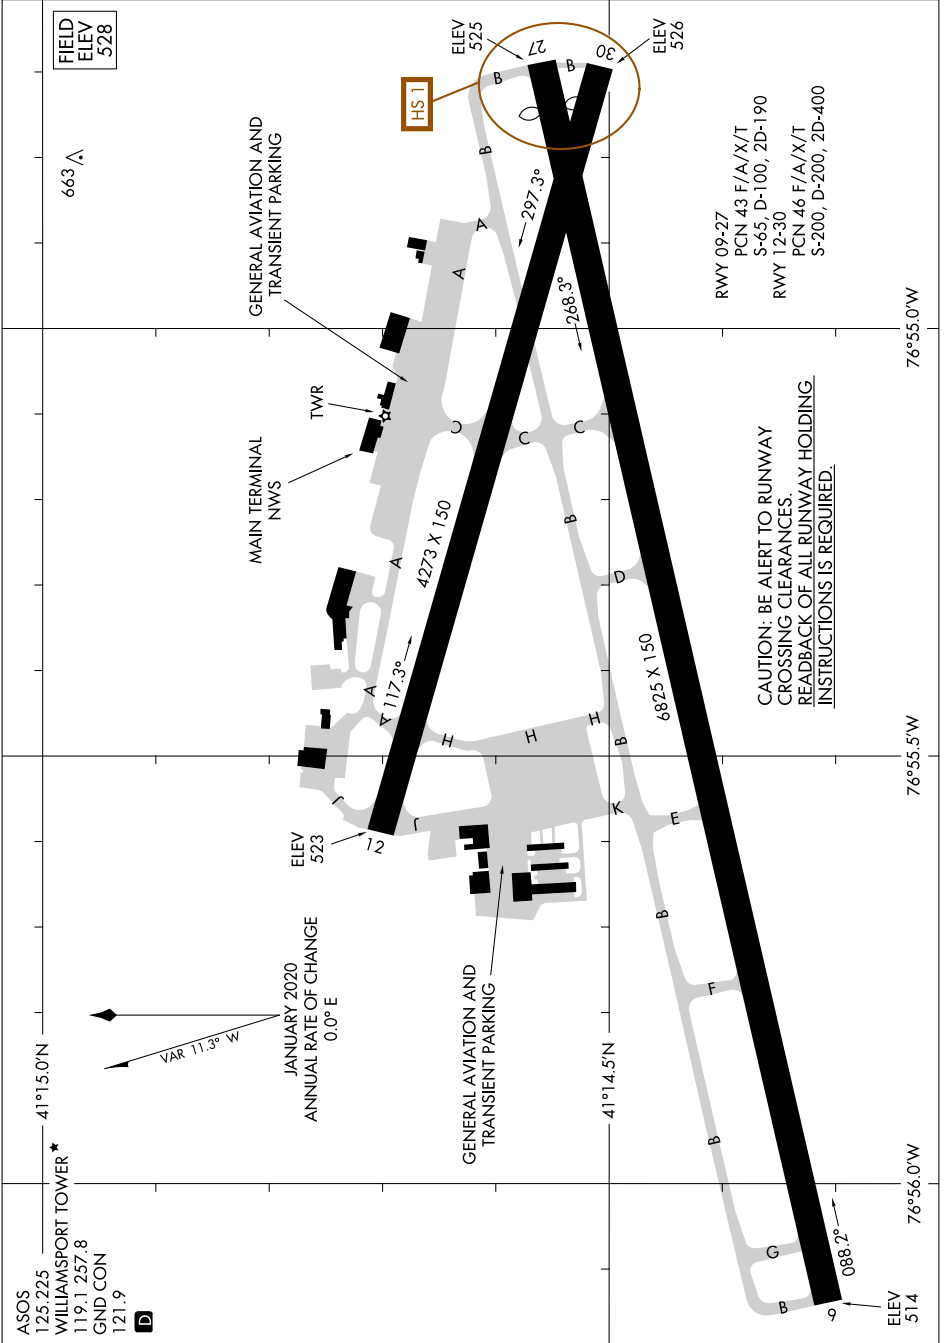

AIRPORT DIAGRAM

AL-457 (FAA)

WILLIAMSPORT RGNL (IPT)
WILLIAMSPORT, PENNSYLVANIA

NE-4, 20 FEB 2025 to 20 MAR 2025

NE-4, 20 FEB 2025 to 20 MAR 2025

AIRPORT DIAGRAM

WILLIAMSPORT, PENNSYLVANIA
WILLIAMSPORT RGNL (IPT)