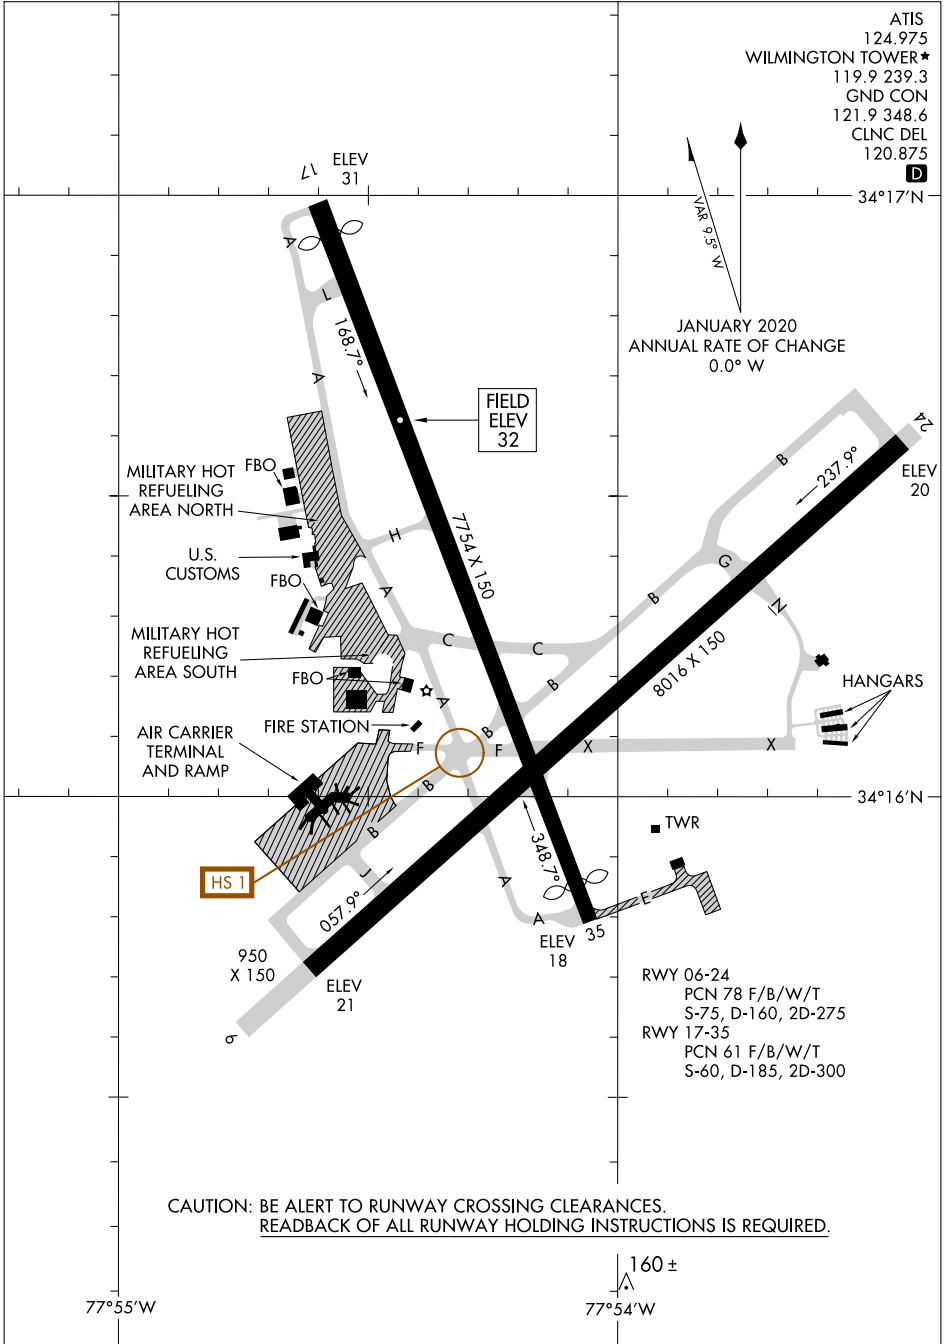

# AIRPORT DIAGRAM

AL-459 (FAA)

WILMINGTON INTL (ILM)  
WILMINGTON, NORTH CAROLINA

SE-2, 20 FEB 2025 to 20 MAR 2025

SE-2, 20 FEB 2025 to 20 MAR 2025

CAUTION: BE ALERT TO RUNWAY CROSSING CLEARANCES.  
READBACK OF ALL RUNWAY HOLDING INSTRUCTIONS IS REQUIRED.