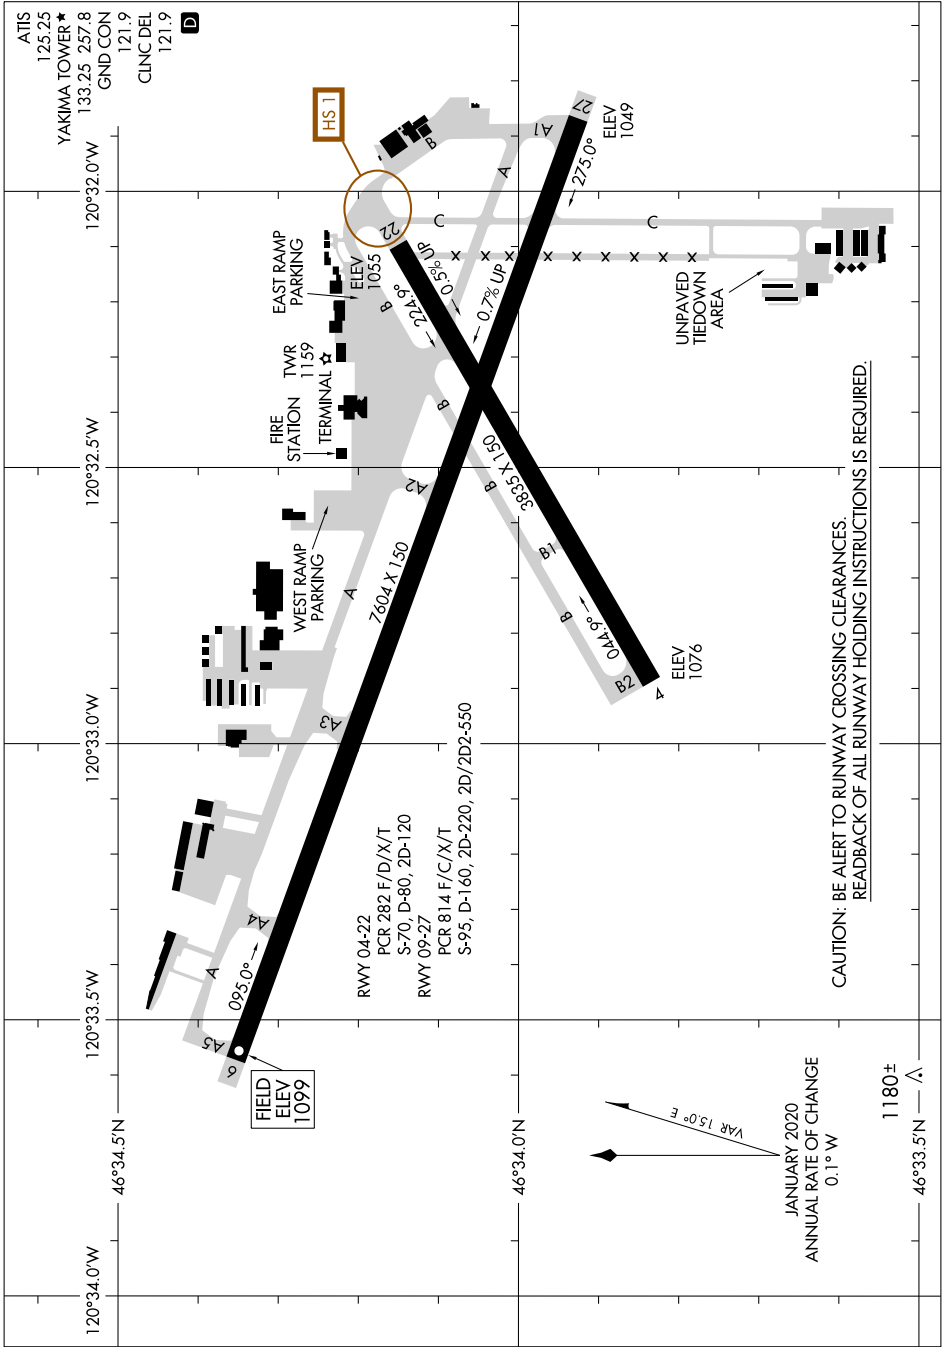

24361

AIRPORT DIAGRAM

YAKIMA AIR TRML/MCALLISTER FLD (YKM)

AL-465 (FAA)

YAKIMA, WASHINGTON

NW-1, 20 FEB 2025 to 20 MAR 2025

NW-1, 20 FEB 2025 to 20 MAR 2025

AIRPORT DIAGRAM

24361

YAKIMA, WASHINGTON

YAKIMA AIR TRML/MCALLISTER FLD (YKM)