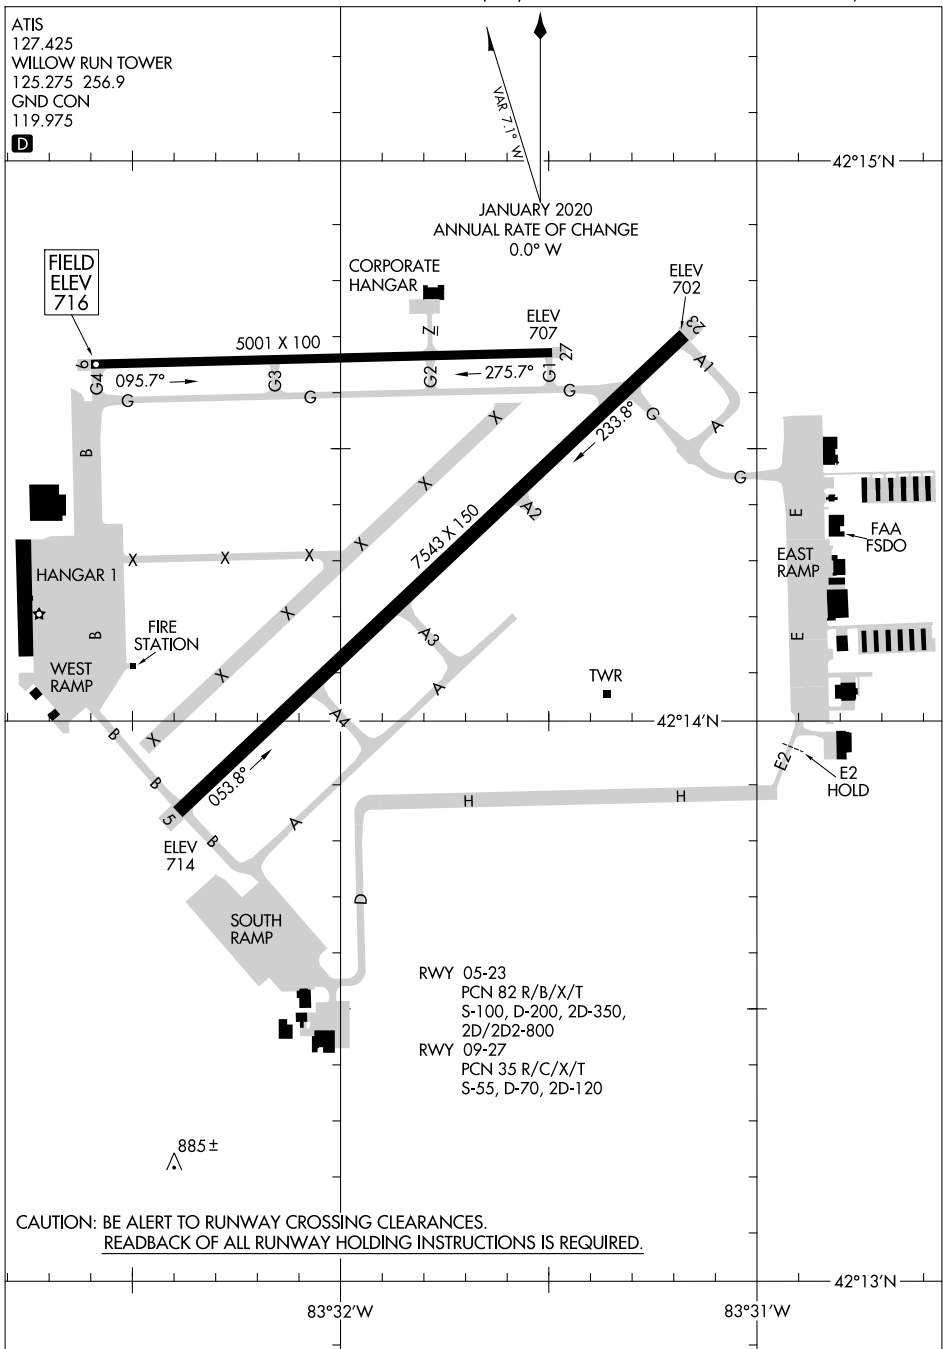

24305

AIRPORT DIAGRAM

WILLOW RUN (YIP)
DETROIT, MICHIGAN

EC-1, 20 FEB 2025 to 20 MAR 2025

EC-1, 20 FEB 2025 to 20 MAR 2025

AIRPORT DIAGRAM

24305

DETROIT, MICHIGAN
WILLOW RUN (YIP)