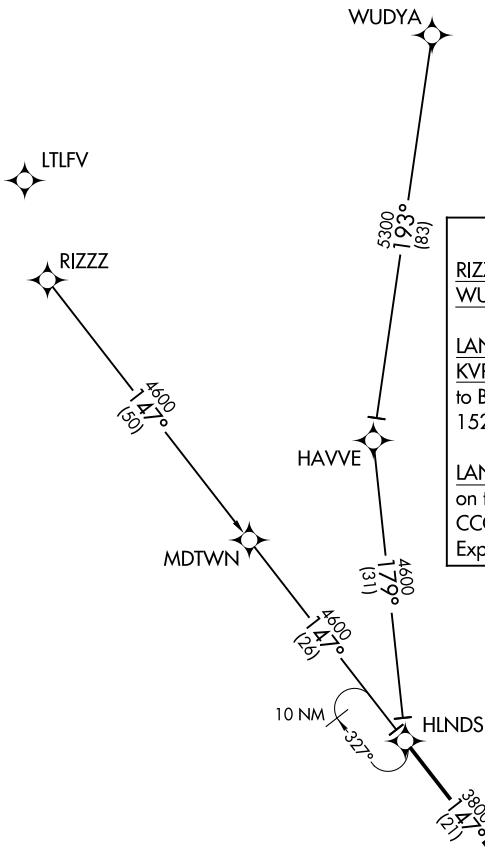

BUKHD THREE ARRIVAL (RNAV)

ATLANTA, GEORGIA

ATLANTA APP CON
 121.0 268.7
 FTY ATIS
 120.175
 LZU ATIS
 132.275
 ★ KMGE ATIS
 269.5
 PDK ATIS
 128.4
 RYY ATIS
 128.125

ARRIVAL ROUTE DESCRIPTION

RIZZZ TRANSITION (RIZZZ.BUKHD3)
WUDYA TRANSITION (WUDYA.BUKHD3)

LANDING KHMP/KFFC/KRYY/KFTY/K6A2/KCCO/
 KVPC/KPUJ/KMGE: From HLNDS on track 147°
 to BUKHD, then on track 152° to DRINC, then on track
 152°. Expect RADAR vectors to final approach course.

LANDING KPDK/KD73/KLZU/KCVC: From HLNDS
 on track 147° to BUKHD, then on track 112° to
 CCOKE, then on track 112°.
 Expect RADAR vectors to final approach course.

BUKHD
 Turbojets/Turboprops: Expect **8000**
 Reciprocating: Expect **5000**

NOTE: RADAR required.
 NOTE: RNAV 1.
 NOTE: GPS required.

NOTE: Chart not to scale.

BUKHD THREE ARRIVAL (RNAV)

(HLNDS.BUKHD3) 16JUL20

ATLANTA, GEORGIA

SE-4, 20 FEB 2025 to 20 MAR 2025

SE-4, 20 FEB 2025 to 20 MAR 2025