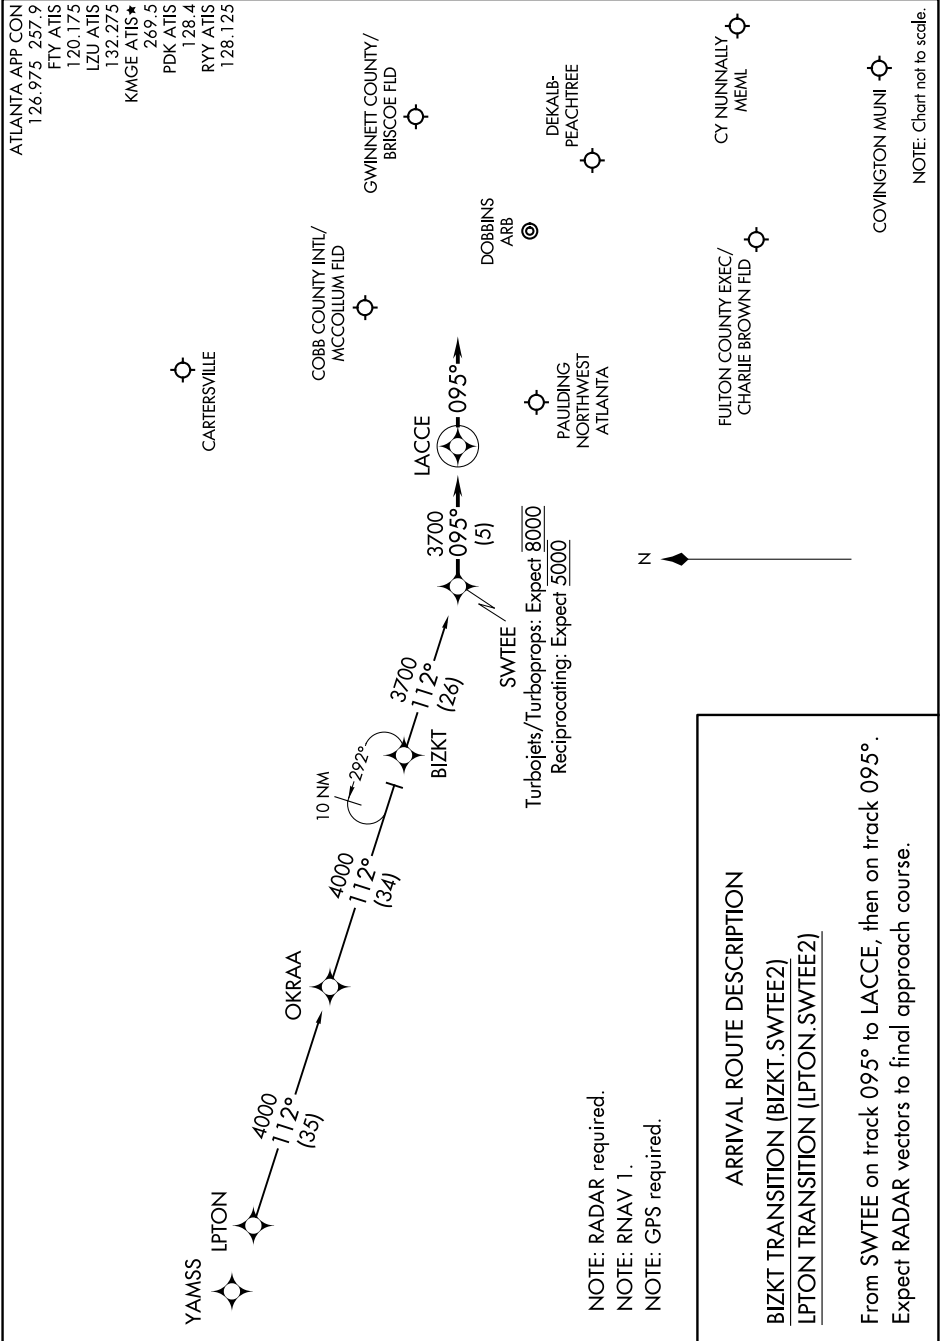

# SWTEE TWO ARRIVAL (RNAV)

ATLANTA, GEORGIA

SE-4, 20 FEB 2025 to 20 MAR 2025

ATLANTA, GEORGIA

SE-4, 20 FEB 2025 to 20 MAR 2025