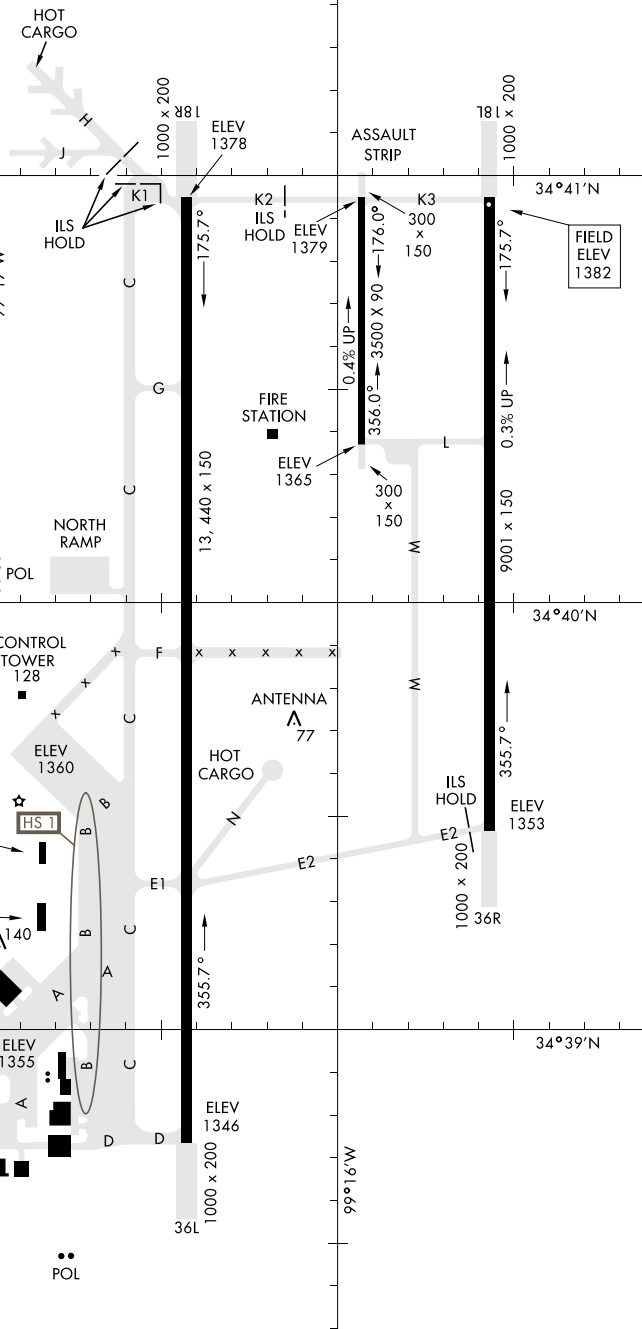

AIRPORT DIAGRAM

AL-482 [USAF]

ALTUS AFB (KLTS)

ALTUS, OKLAHOMA

ATIS ★ 109.8 273.5
 TOWER ★
 119.65 254.4
 GND CON
 121.85 275.8
 CLNC DEL
 120.65 284.7

MAY 2022
 ANNUAL RATE OF CHANGE
 0.1° W

SC-1, 20 FEB 2025 to 20 MAR 2025

SC-1, 20 FEB 2025 to 20 MAR 2025

RWY 18R-36L
 PCN 61 R/B/W/T
 RWY 18L-36R
 PCN 32 R/B/W/T
 ASSAULT STRIP 176°-356°
 PCN 121 R/B/W/T

AIRPORT DIAGRAM

ALTUS, OKLAHOMA

ALTUS AFB (KLTS)