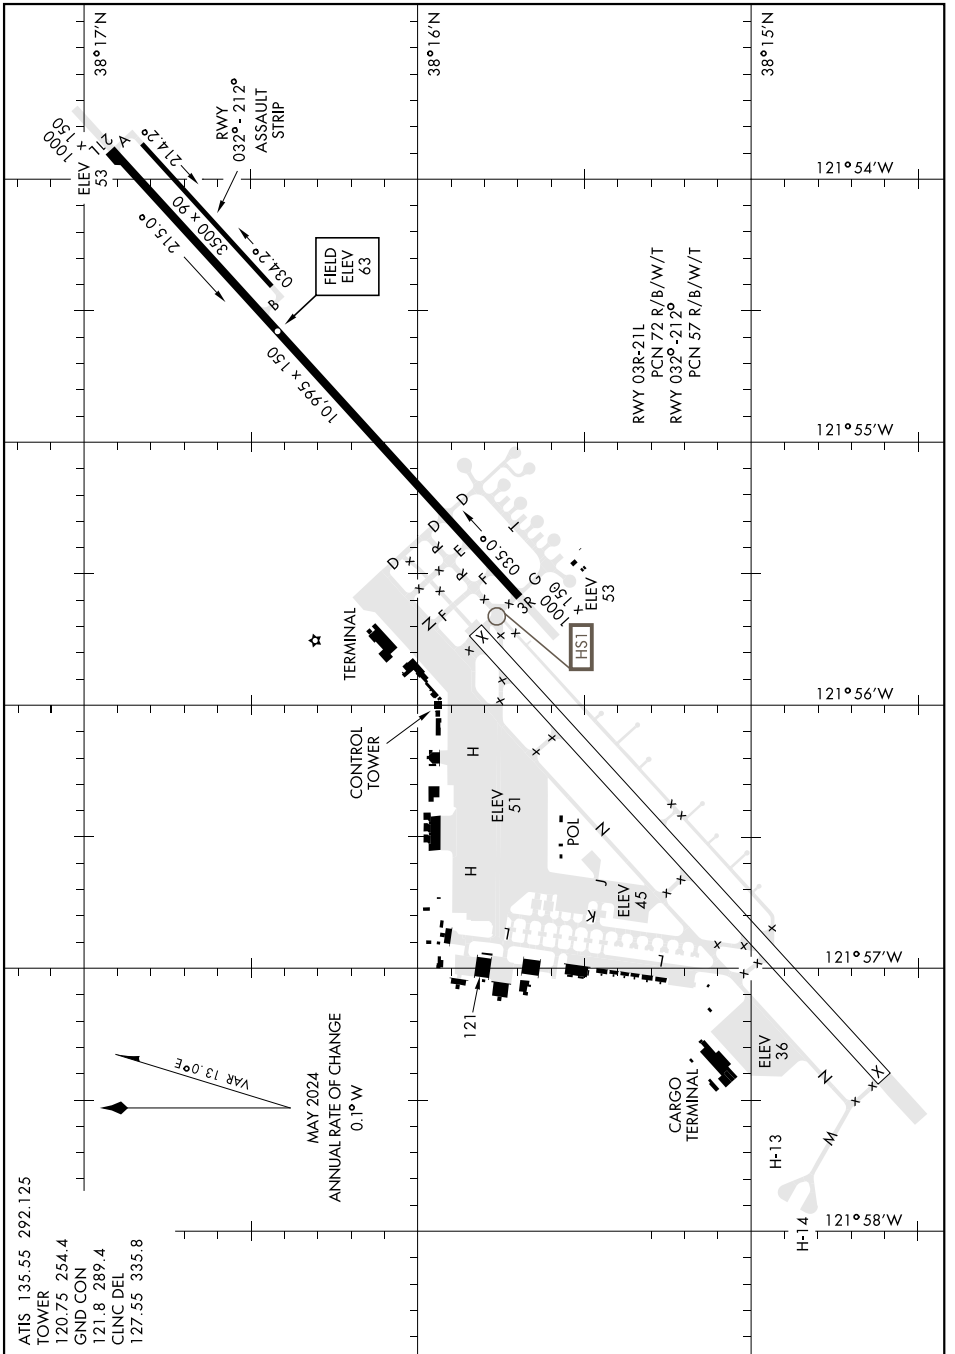

AIRPORT DIAGRAM

[USAF]

TRAVIS AFB (KSUU)

FAIRFIELD, CALIFORNIA

SW-2, 20 FEB 2025 to 20 MAR 2025

SW-2, 20 FEB 2025 to 20 MAR 2025

AIRPORT DIAGRAM

FAIRFIELD, CALIFORNIA

TRAVIS AFB (KSUU)