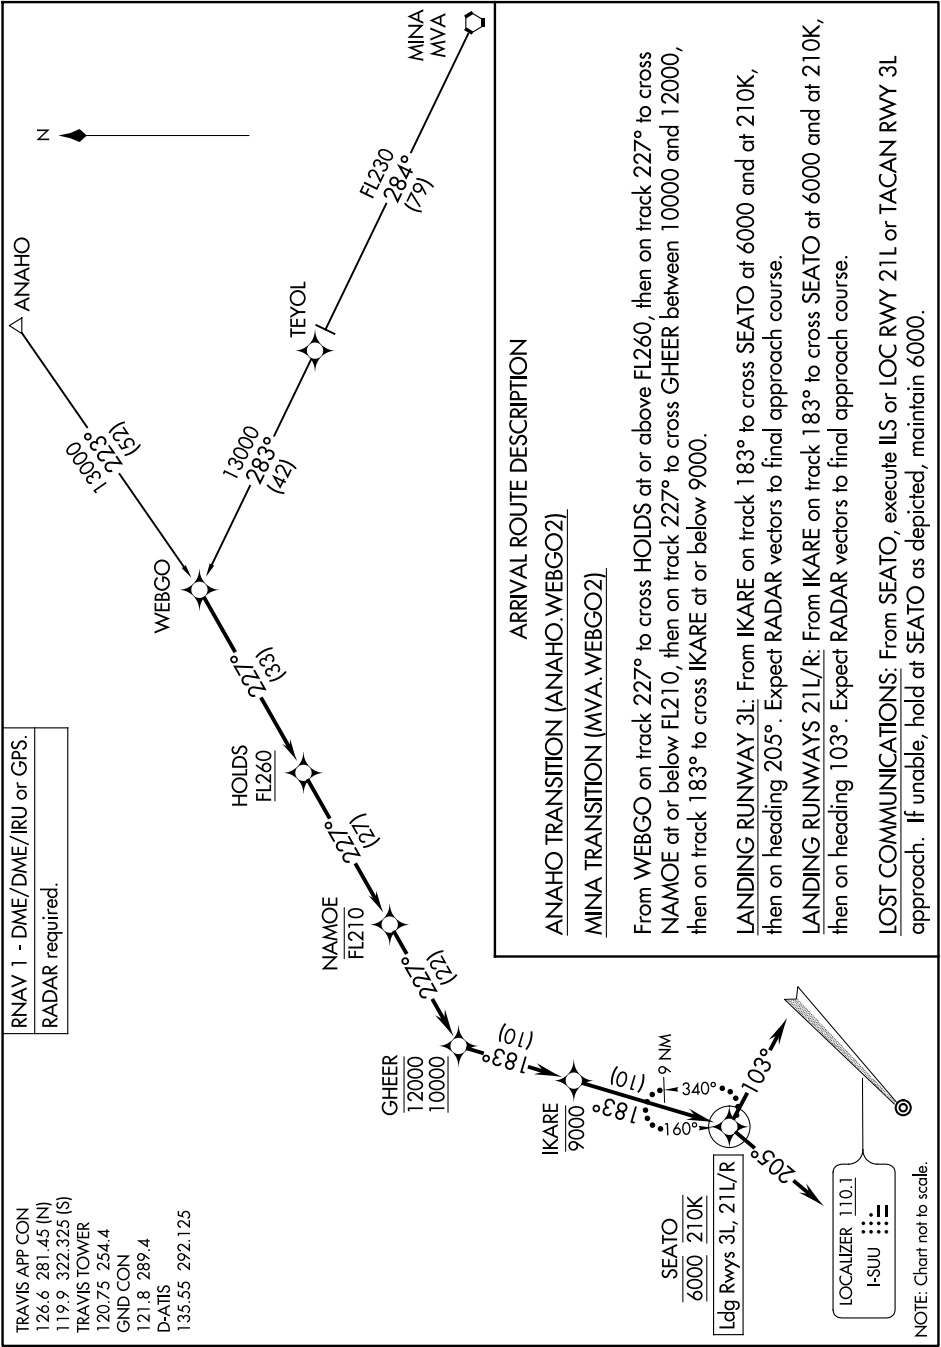

WEBGO TWO ARRIVAL (RNAV)

AL-488 (FAA)

TRAVIS AFB (KSUU)
FAIRFIELD, CALIFORNIA

SW-2, 20 FEB 2025 to 20 MAR 2025

RNAV 1 - DME/DME/IRU or GPS.
RADAR required.

TRAVIS APP CON
126.6 281.45 (N)
119.9 322.325 (S)
TRAVIS TOWER
120.75 254.4
GND CON
121.8 289.4
D-ATIS
135.55 292.125

WEBGO TWO ARRIVAL (RNAV)

FAIRFIELD, CALIFORNIA
TRAVIS AFB (KSUU)

SW-2, 20 FEB 2025 to 20 MAR 2025

NOTE: Chart not to scale.