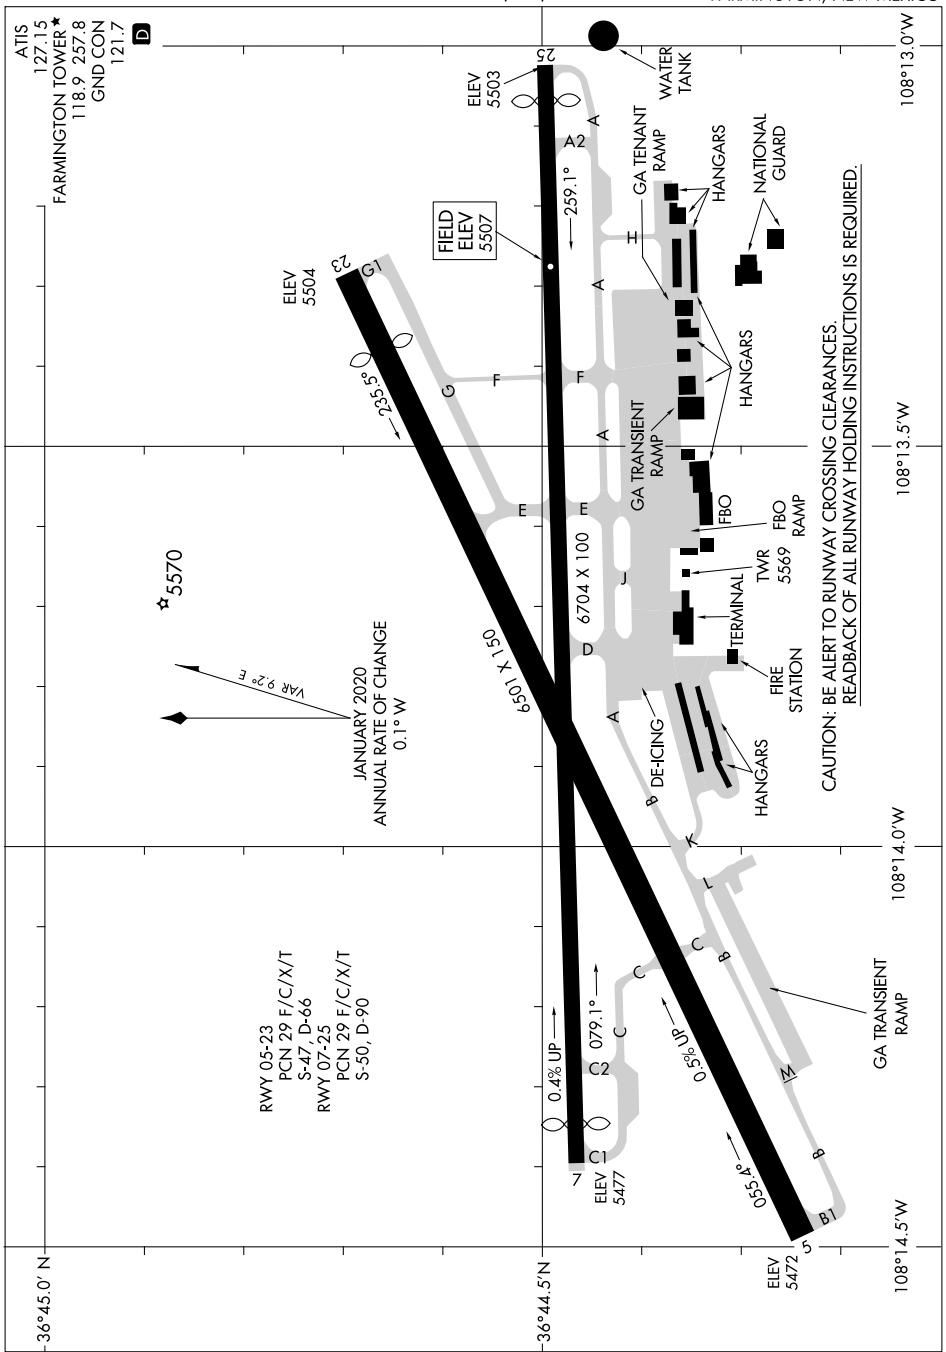

AIRPORT DIAGRAM

AL-493 (FAA)

FOUR CORNERS RGNL (FMN)
FARMINGTON, NEW MEXICO

SW-1, 20 FEB 2025 to 20 MAR 2025

SW-1, 20 FEB 2025 to 20 MAR 2025

AIRPORT DIAGRAM

FARMINGTON, NEW MEXICO
FOUR CORNERS RGNL (FMN)