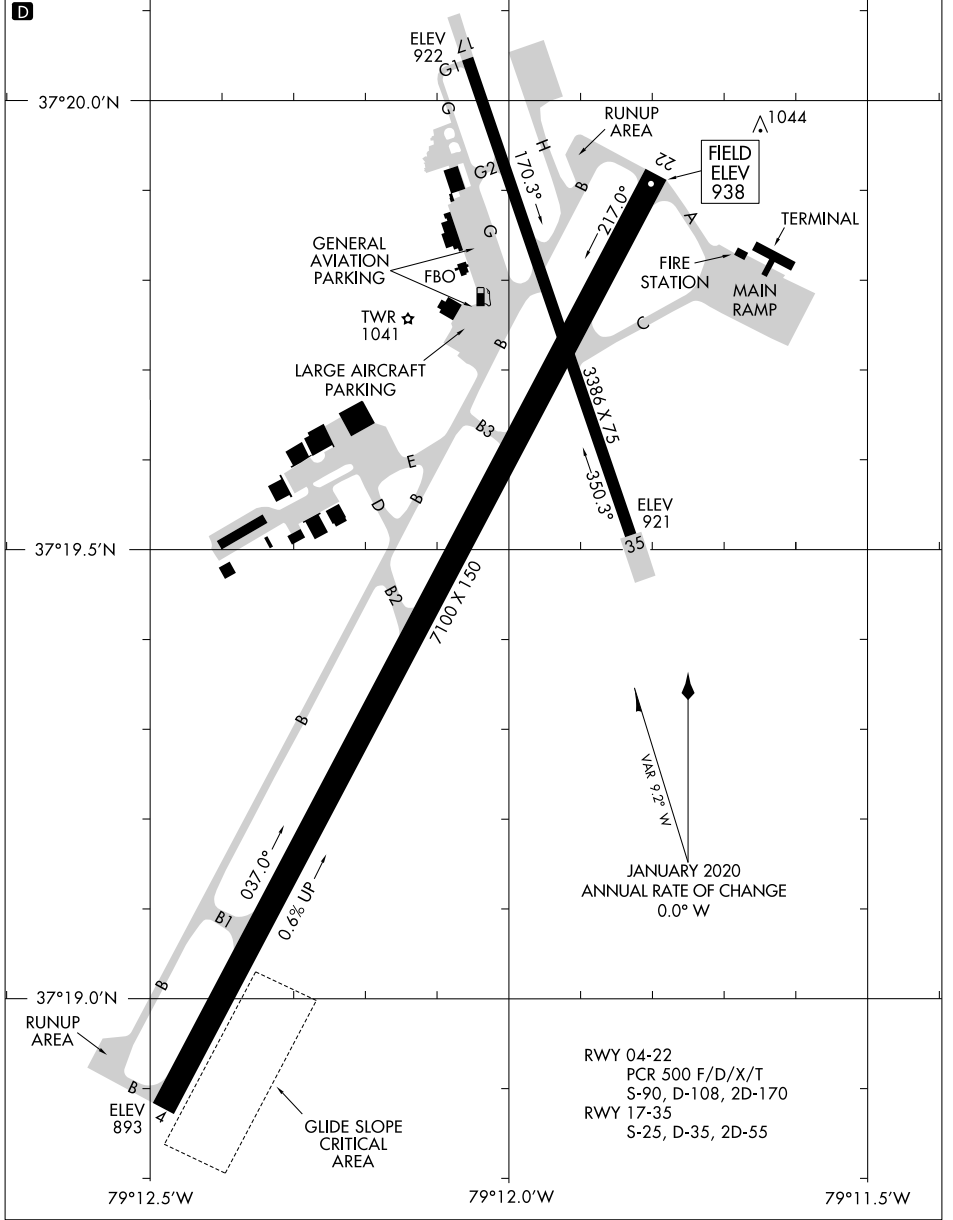

25051

AIRPORT DIAGRAM

LYNCHBURG RGNL/PRESTON GLENN FLD (LYH)
AL-499 (FAA)
LYNCHBURG, VIRGINIA

ATIS
119.8
LYNCHBURG TOWER*
127.65 257.8
GND CON
121.9

CAUTION: BE ALERT TO RUNWAY CROSSING CLEARANCES.
READBACK OF ALL RUNWAY HOLDING INSTRUCTIONS IS REQUIRED.

NE-3, 20 FEB 2025 to 20 MAR 2025

NE-3, 20 FEB 2025 to 20 MAR 2025

AIRPORT DIAGRAM

25051

LYNCHBURG, VIRGINIA
LYNCHBURG RGNL/PRESTON GLENN FLD (LYH)