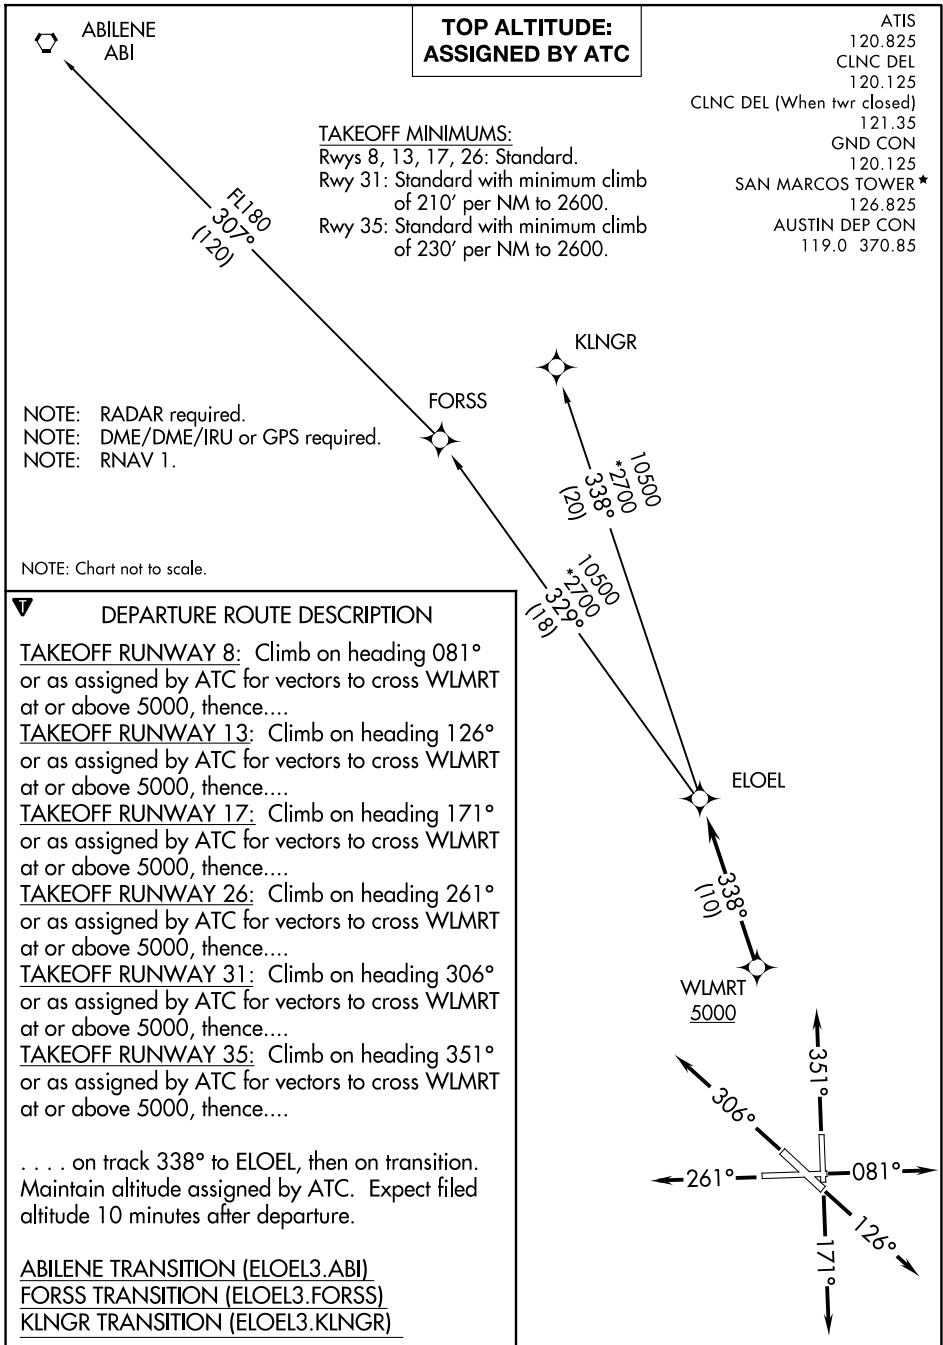

ELOEL THREE DEPARTURE (RNAV)

AUSTIN, TEXAS

SC-3, 20 FEB 2025 to 20 MAR 2025

SC-3, 20 FEB 2025 to 20 MAR 2025

ELOEL THREE DEPARTURE (RNAV)

(ELOEL3.ELOEL) 22APR21

AUSTIN, TEXAS

SAN MARCOS RGNL (HYI)