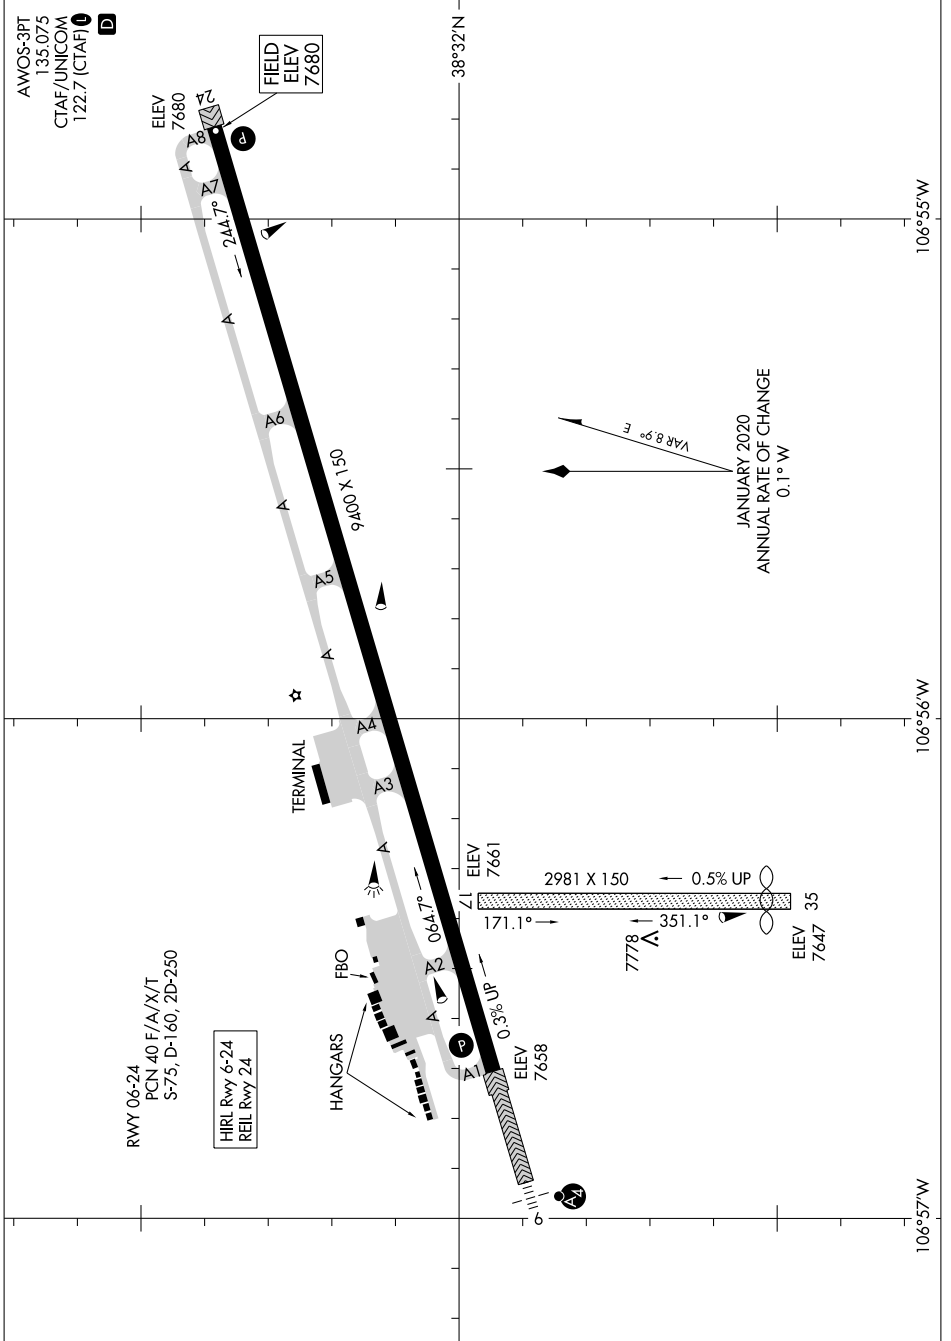

AIRPORT DIAGRAM

AL-517 (FAA)

GUNNISON-CRESTED BUTTE RGNL (GUC)
GUNNISON, COLORADO

SW-1, 20 FEB 2025 to 20 MAR 2025

SW-1, 20 FEB 2025 to 20 MAR 2025

AIRPORT DIAGRAM

GUNNISON, COLORADO
GUNNISON-CRESTED BUTTE RGNL (GUC)