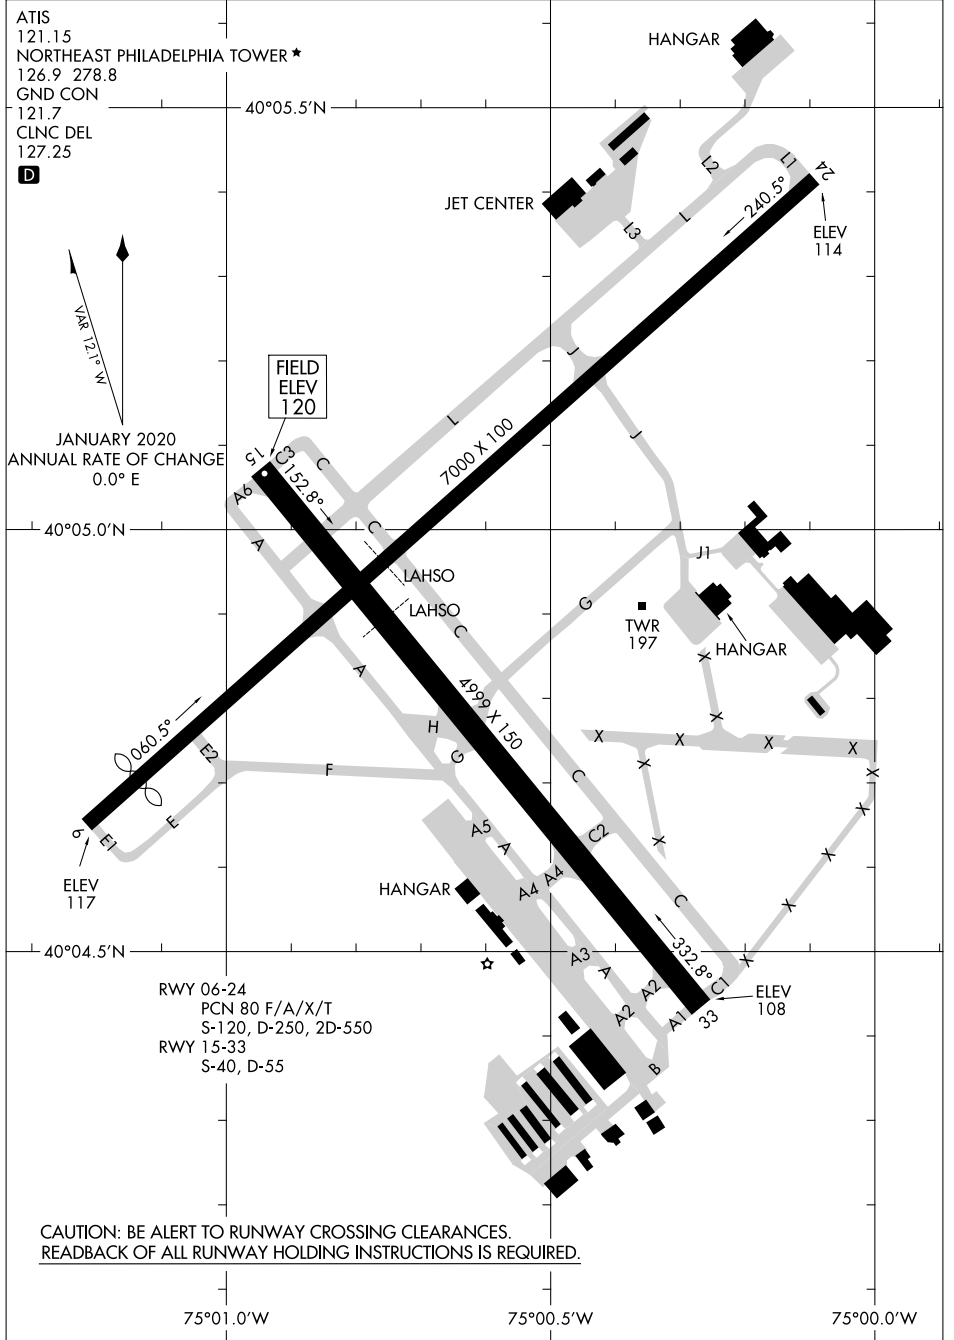

23110

AIRPORT DIAGRAM

AL-528 (FAA)

NORTHEAST PHILADELPHIA (PNE)
PHILADELPHIA, PENNSYLVANIA

NE-4, 20 FEB 2025 to 20 MAR 2025

NE-4, 20 FEB 2025 to 20 MAR 2025

AIRPORT DIAGRAM

23110

PHILADELPHIA, PENNSYLVANIA
NORTHEAST PHILADELPHIA (PNE)